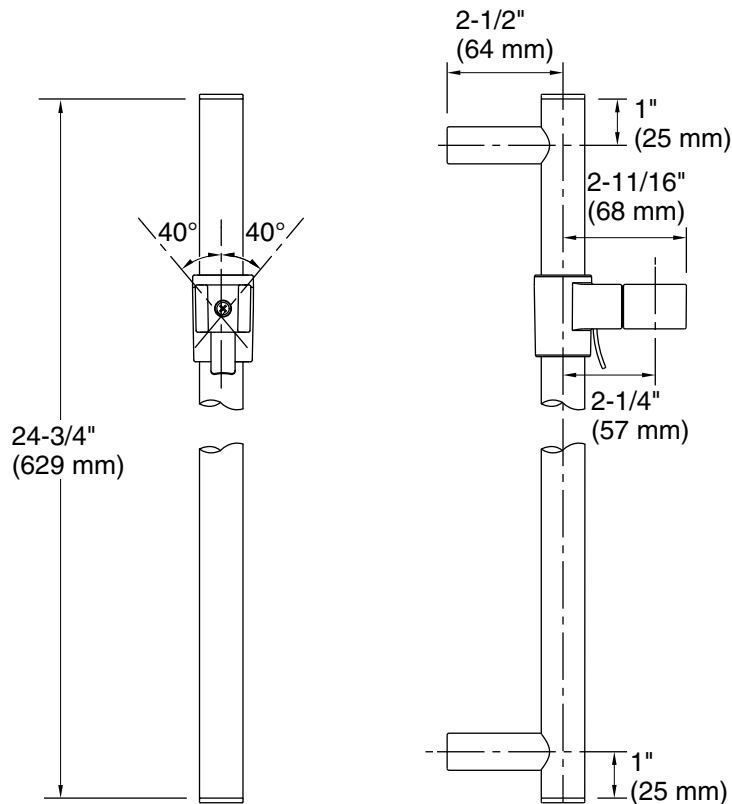

### Features

- Allows handshower to be raised or lowered to desired height for a customized showering experience
- For use with a handshower (sold separately)
- 2-11/16" (68 mm) x 2-1/2" (64 mm) x 24-3/4" (629 mm)

### Technical Information

All product dimensions are nominal.