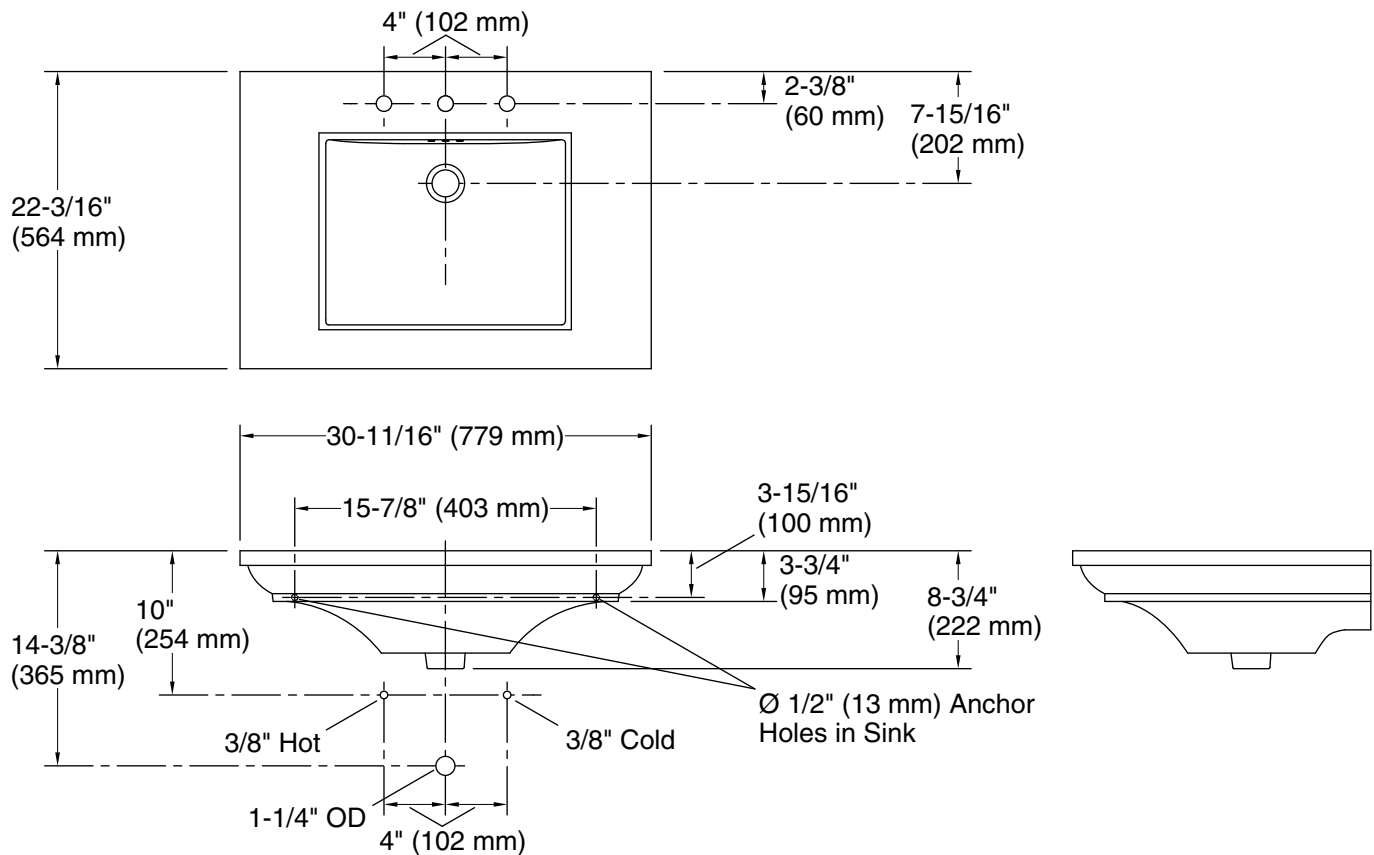

### Technical Information

All product dimensions are nominal.

Bowl configuration:	Single
Center(s):	8
Bowl area (Only):	Length: 19" (483 mm) Width: 14" (356 mm) Water depth: 5-1/2" (140 mm)
Number of deck holes:	3
Faucet hole spacing:	8" (203 mm)
Faucet hole(s):	1-3/8" (35 mm)
Drain hole:	1-3/4" (44 mm)
Template:	Above-counter, 1003228-7, required, included