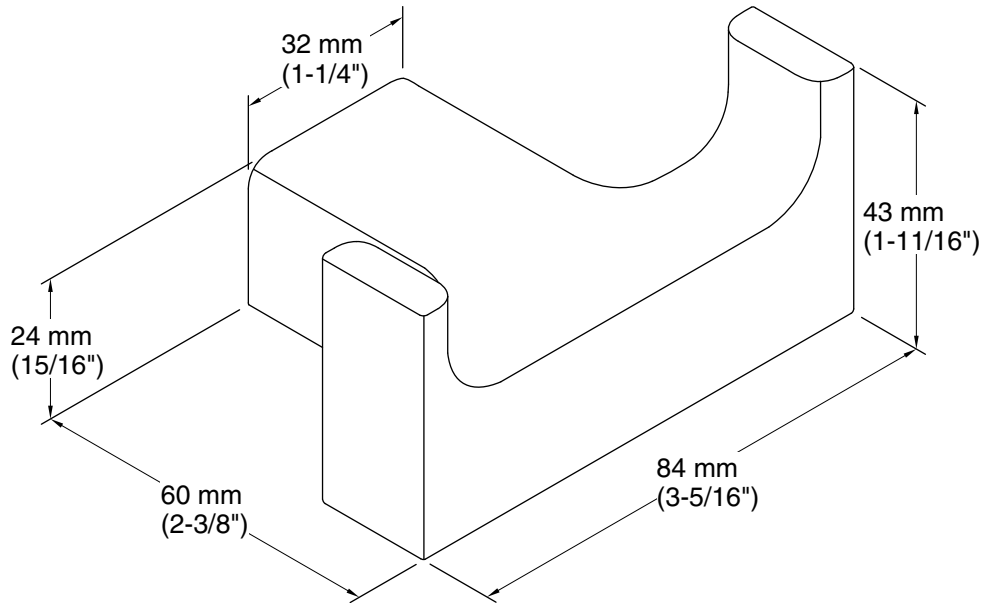

	CP	Polished Chrome
--	----	-----------------

Technical Information

All product dimensions are nominal.

Material: Metal

Notes

Install this product according to the installation instructions.