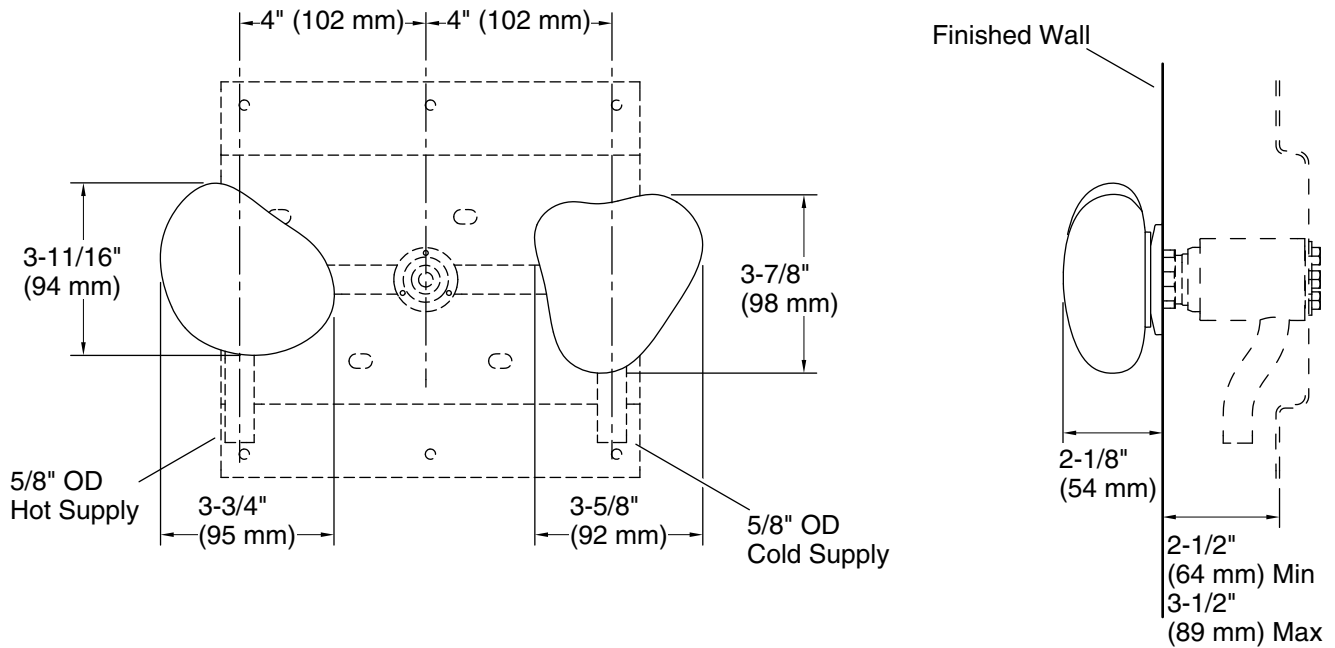

Technical Information

All product dimensions are nominal.

Faucet:

- Flow rate: 0 gal/min (0 l/min)
- Drain included: No
- Drain with overflow: No

Handshower:

- Rated maximum flow: 0 gal/min (0 l/min)

Notes

Install this product according to the installation guide.