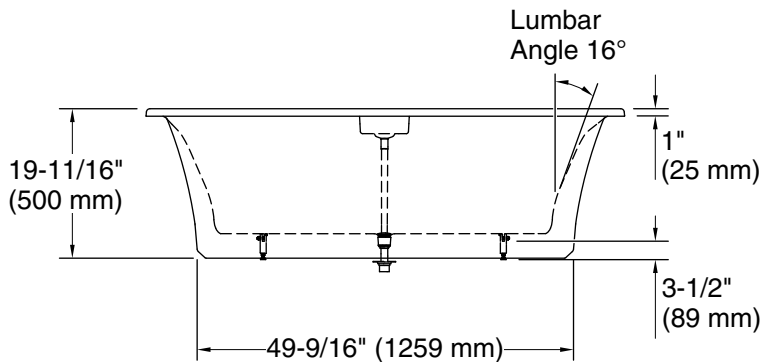

Volute™

63" x 28-3/8" freestanding bath with base
K-29326-P5B0

Features

- Freestanding design creates a striking focal point in your bathing area
- Oval basin creates a spacious bathing experience
- Integral lumbar support on both ends
- Slotted overflow allows for deep soaking
- 12-1/16" (306 mm) deep-soaking depth provides a luxurious bathing experience
- Safeguard® slip-resistant surface provides excellent traction underfoot
- Center drain
- Drain and integral overflow preinstalled to reduce installation time
- Contrasting pedestal base adds a dramatic, contemporary look
- Requires K-36361 Volute bath drain trim (sold separately)

For freestanding installation
K-36361 Bath drain trim

Codes/Standards

ASME A112.19.1/CSA B45.2

KOHLER® Enameled Cast Iron Bath and Shower Base Lifetime Limited Warranty

See website for detailed warranty information.

Available Colors/Finishes

Color tiles intended for reference only.

Color	Code	Description
-------	------	-------------

	0	White
---	---	-------

Technical Information

All product dimensions are nominal.

Drain location:	Center
Basin area, bottom:	50-1/4" x 20-3/8" (1277 mm x 518 mm)
Basin area, top:	60-1/4" x 23-11/16" (1531 mm x 602 mm)
Weight:	305 lbs (138.3 kg)
Minimum floor load:	55.2 lbs/ft ² (269.5 kg/m ²)
Water depth:	12-1/8" (308 mm)
Water capacity:	42.45 gal (160.7 L)

Notes

Measure your actual product for rough-in details.

Install this product according to the installation instructions.

The hot water supply should be 70% of the capacity of the bath or greater. Installations will vary.