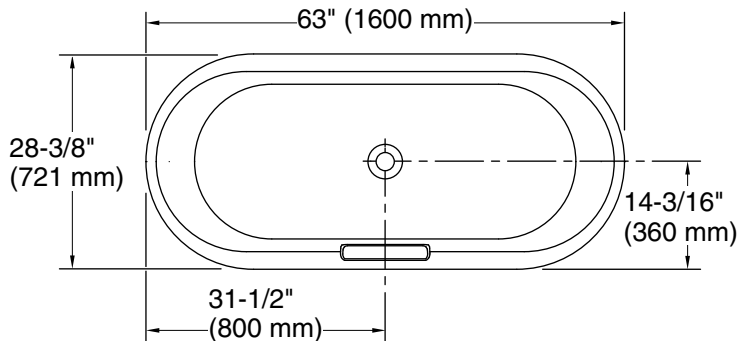

Volute™

63" x 28-3/8" freestanding bath with base
K-29326-P5B0

Features

- Freestanding design creates a striking focal point in your bathing area
- Oval basin creates a spacious bathing experience
- Integral lumbar support on both ends
- Slotted overflow allows for deep soaking
- 12-1/16" (306 mm) deep-soaking depth provides a luxurious bathing experience
- Safeguard® slip-resistant surface provides excellent traction underfoot
- Center drain
- Drain and integral overflow preinstalled to reduce installation time
- Contrasting pedestal base adds a dramatic, contemporary look
- Requires K-36361 Volute bath drain trim (sold separately)

For freestanding installation
K-36361 Bath drain trim

Codes/Standards

ASME A112.19.1/CSA B45.2

KOHLER® Enameled Cast Iron Bath and Shower Base Lifetime Limited Warranty

See website for detailed warranty information.

Available Colors/Finishes

Color tiles intended for reference only.

Color	Code	Description
-------	------	-------------

	0	White
---	---	-------

Technical Information

All product dimensions are nominal.

Drain location:	Center
Basin area, bottom:	50-1/4" x 20-3/8" (1277 mm x 518 mm)
Basin area, top:	60-1/4" x 23-11/16" (1531 mm x 602 mm)
Weight:	305 lbs (138.3 kg)
Minimum floor load:	55.2 lbs/ft ² (269.5 kg/m ²)
Water depth:	12-1/8" (308 mm)
Water capacity:	42.45 gal (160.7 L)

Notes

Measure your actual product for rough-in details.

Install this product according to the installation instructions.

The hot water supply should be 70% of the capacity of the bath or greater. Installations will vary.