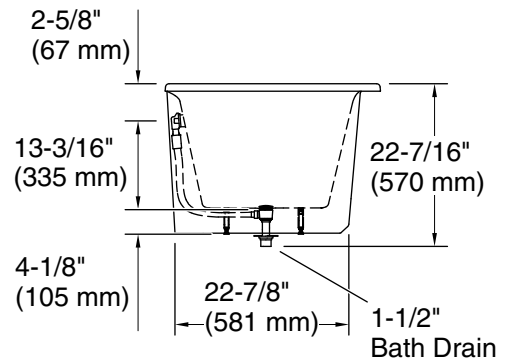

Volute™

63" x 28-3/8" freestanding bath with base
K-29326-P5B0

Features

- Freestanding design creates a striking focal point in your bathing area
- Oval basin creates a spacious bathing experience
- Integral lumbar support on both ends
- Slotted overflow allows for deep soaking
- 12-1/16" (306 mm) deep-soaking depth provides a luxurious bathing experience
- Safeguard® slip-resistant surface provides excellent traction underfoot
- Center drain
- Drain and integral overflow preinstalled to reduce installation time
- Contrasting pedestal base adds a dramatic, contemporary look
- Requires K-36361 Volute bath drain trim (sold separately)

For freestanding installation
K-36361 Bath drain trim

Codes/Standards

ASME A112.19.1/CSA B45.2

KOHLER® Enameled Cast Iron Bath and Shower Base Lifetime Limited Warranty

See website for detailed warranty information.

Available Colors/Finishes

Color tiles intended for reference only.

Color	Code	Description
-------	------	-------------

	0	White
---	---	-------

Technical Information

All product dimensions are nominal.

Drain location:	Center
Basin area, bottom:	50-1/4" x 20-3/8" (1277 mm x 518 mm)
Basin area, top:	60-1/4" x 23-11/16" (1531 mm x 602 mm)
Weight:	305 lbs (138.3 kg)
Minimum floor load:	55.2 lbs/ft ² (269.5 kg/m ²)
Water depth:	12-1/8" (308 mm)
Water capacity:	42.45 gal (160.7 L)

Notes

Measure your actual product for rough-in details.

Install this product according to the installation instructions.

The hot water supply should be 70% of the capacity of the bath or greater. Installations will vary.