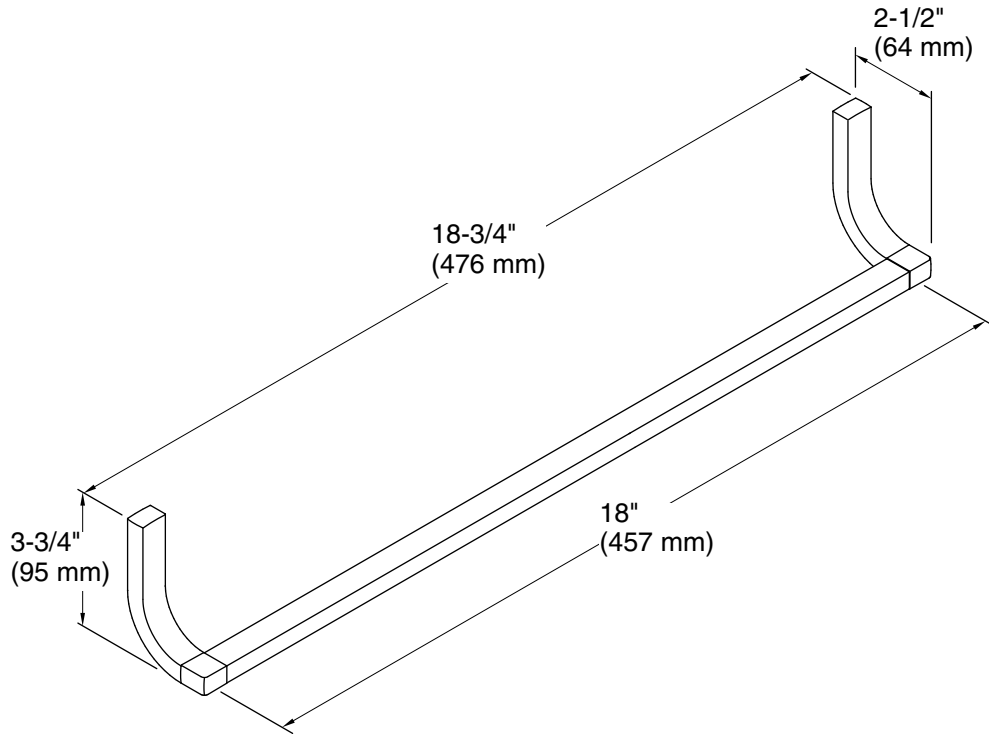

Color	Code	Description
	CP	Polished Chrome
	SN	Vibrant™ Polished Nickel
	BN	Vibrant™ Brushed Nickel

Technical Information

All product dimensions are nominal.

Installation Type: Wall-mount

Material: Metal

Notes