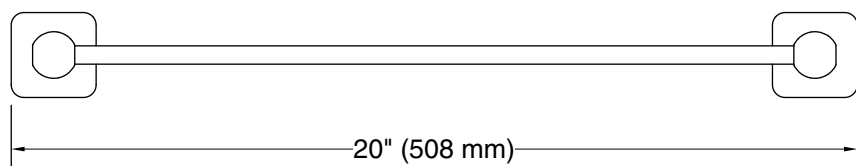

### Features

- 18" (457 mm) bar.
- Coordinates with other products in the Parallel collection.

## Technical Information

All product dimensions are nominal.

Installation Type: Wall-mount

Material: Zinc, Stainless Steel