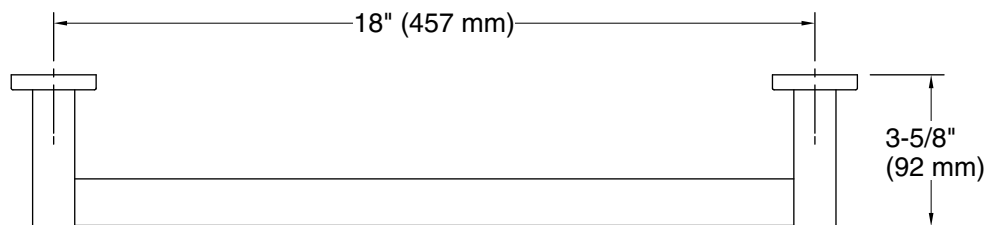

Technical Information

All product dimensions are nominal.

Installation Type: Wall-mount

Material: Zinc, Stainless Steel

Notes

Install this product according to the installation instructions.

CAUTION: Risk of personal injury. Do not install these products in any area where they are likely to be used inadvertently as a grab bar or support bar. These products are not designed or intended for use as a grab bar or support bar.