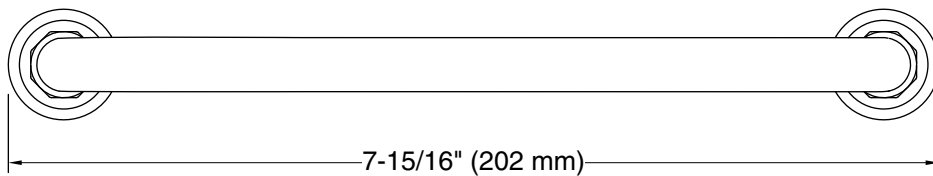

Technical Information

All product dimensions are nominal.

Installation Type: Cabinet mount

Material: Zinc

Notes

Install this product according to the installation instructions.