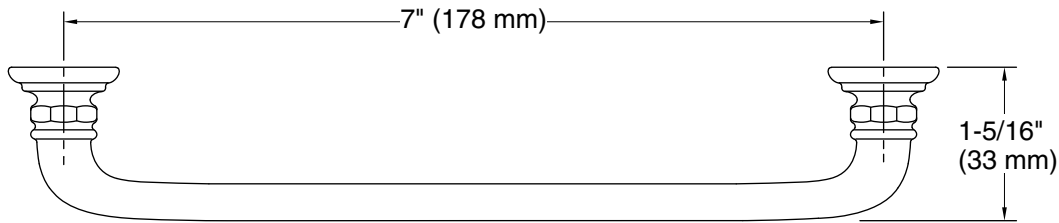

Technical Information

All product dimensions are nominal.

Installation Type: Cabinet mount

Material: Zinc

Notes

Install this product according to the installation instructions.