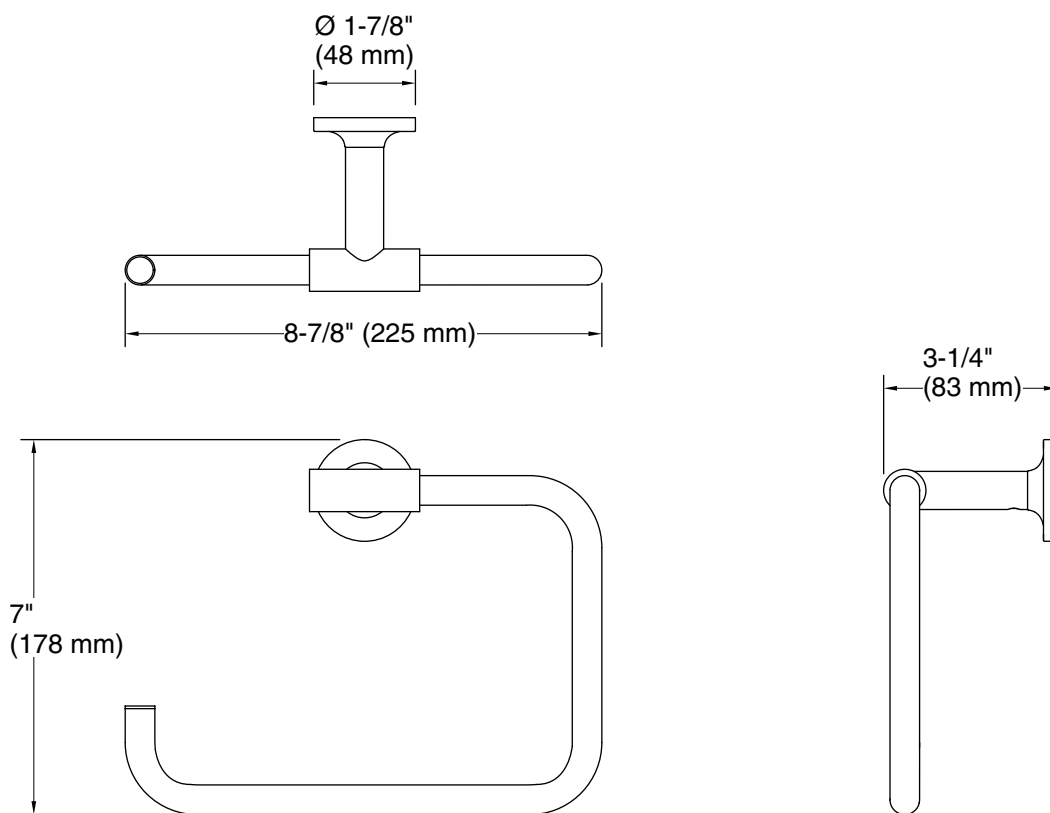

## Technical Information

All product dimensions are nominal.

Installation Type: Wall-mount

Material: Metal