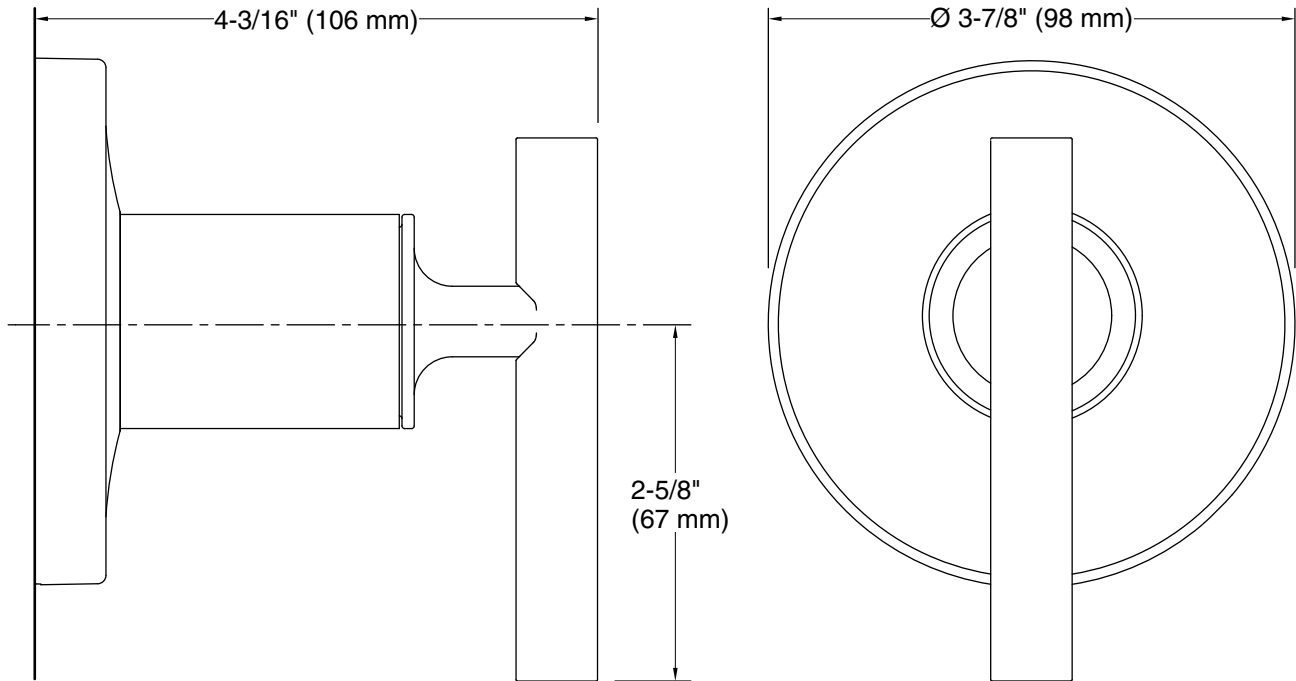

Technical Information

All product dimensions are nominal.

Notes

Install this product according to the installation instructions.

ADA, OBC, CSA B651 compliant when installed to the specific requirements of these regulations.