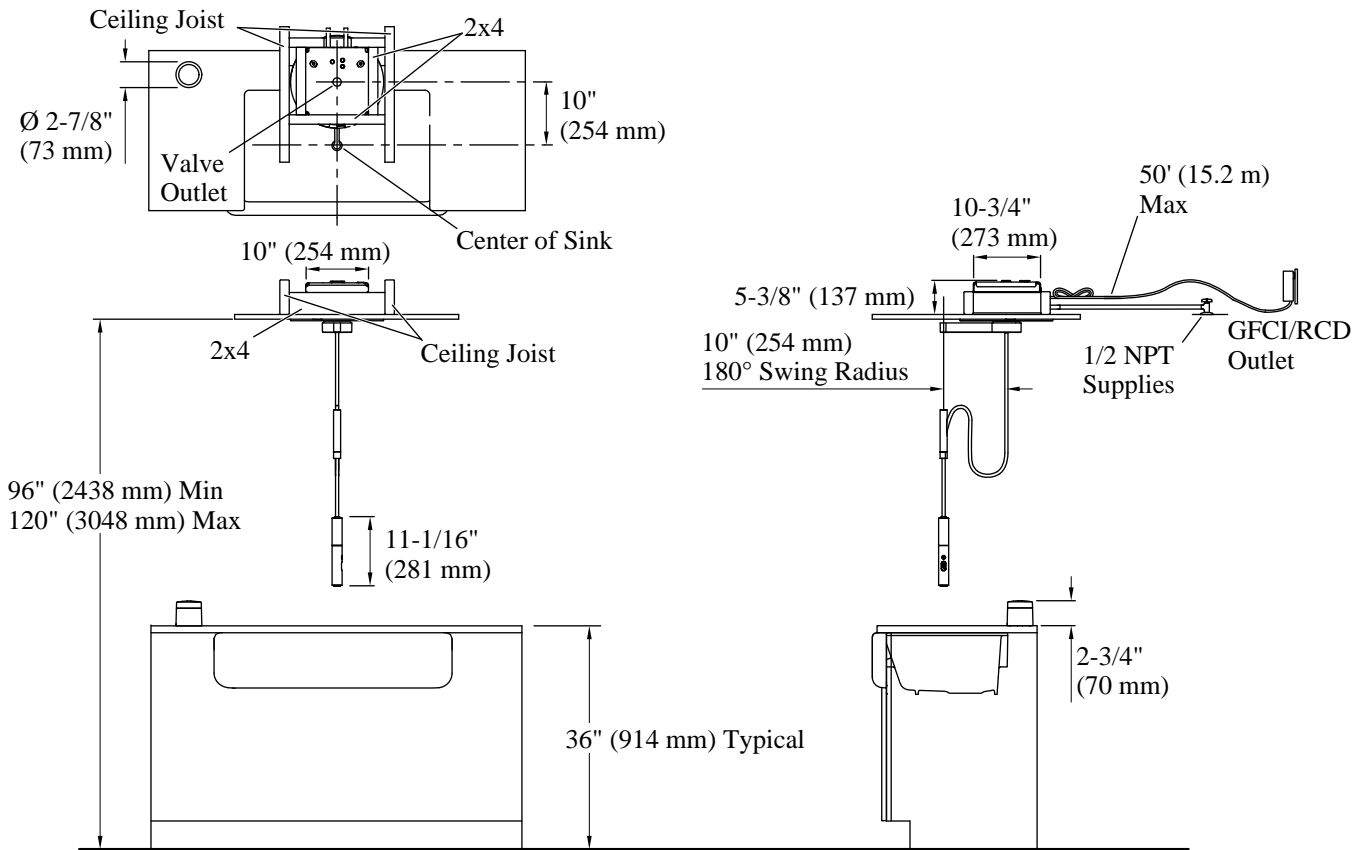

Technical Information

All product dimensions are nominal.

Power source: Plug - AC, included

Notes

Install this product according to the installation instructions.

This faucet should not be installed in a location where there is a vaulted ceiling.

The rough-in box must be installed in line with the ceiling joists. Angular installation can damage the structural integrity of the ceiling joists.

Access must be provided for supply stops and electrical outlet.

The ceiling must be level.