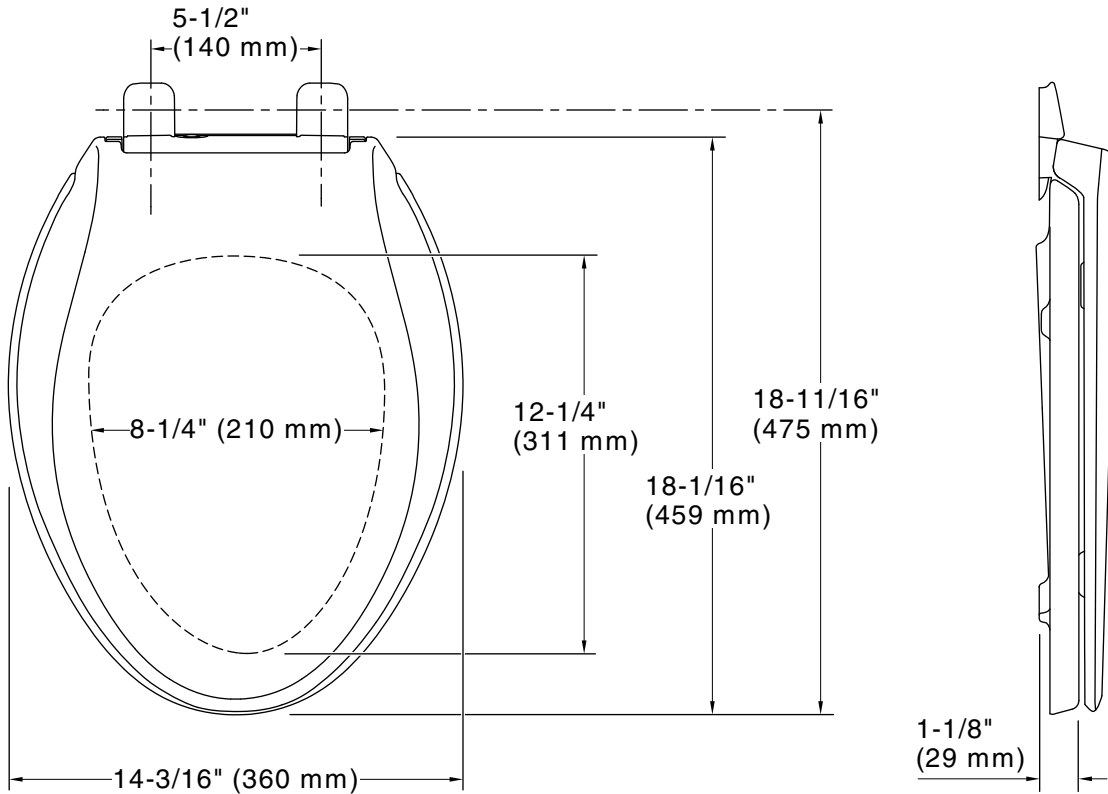

Cachet®
 Nightlight ReadyLatch® Quiet-Close™ elongated toilet
 seat
K-75796-RL

Features

- Grip-Tight installation hardware makes it easy to fasten the seat – everything is done from above the bowl.
- ReadyLatch® hinge provides a positive lock/unlock latch to securely hold seat in position, yet seat easily removes for cleaning or adjusting fit.
- Quiet-Close™ elongated seat closes quietly.
- Grip-Tight bumpers hold seat firmly in place.
- Light intensity designed to provide enough light to see the toilet without disrupting nighttime vision.
- Choose between three brightness levels: a soft glow or brighter illumination.
- Dual LED lighting offers guiding light when lid is down and task light when lid is lifted.
- Illumination cycle with automatic 10-hour nightlight.
- Battery-operated - no electrical cords required.
- Up to 12 months of battery life (uses 4 AA batteries, not included).
- Contoured seat for user comfort.
- Color-matched plastic hinges.

Color Code Description

- 0
- 96
- NY
- 95
- G9
- K4
- 58
- 7

Technical Information

All product dimensions are nominal.

Seat shape type: Elongated
Seat front type: Closed-front
Seat-mounting holes: 5-1/2" (140 mm)