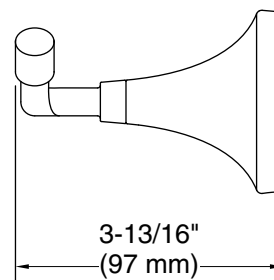

Features

- Robe hook provides convenient hanging storage of robes, towels, and other bath items
- Coordinates with Tone faucets, accessories, and showering components to complete your bathroom

Material

- Premium metal construction for durability and reliability
- KOHLER finishes resist corrosion and tarnishing

Technical Information

All product dimensions are nominal.

Installation Type: Wall-mount

Material: Zinc

Notes

Install this product according to the installation instructions.