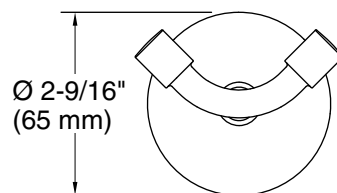

Technical Information

All product dimensions are nominal.

Installation Type: Wall-mount

Material: Zinc

Notes

Install this product according to the installation instructions.