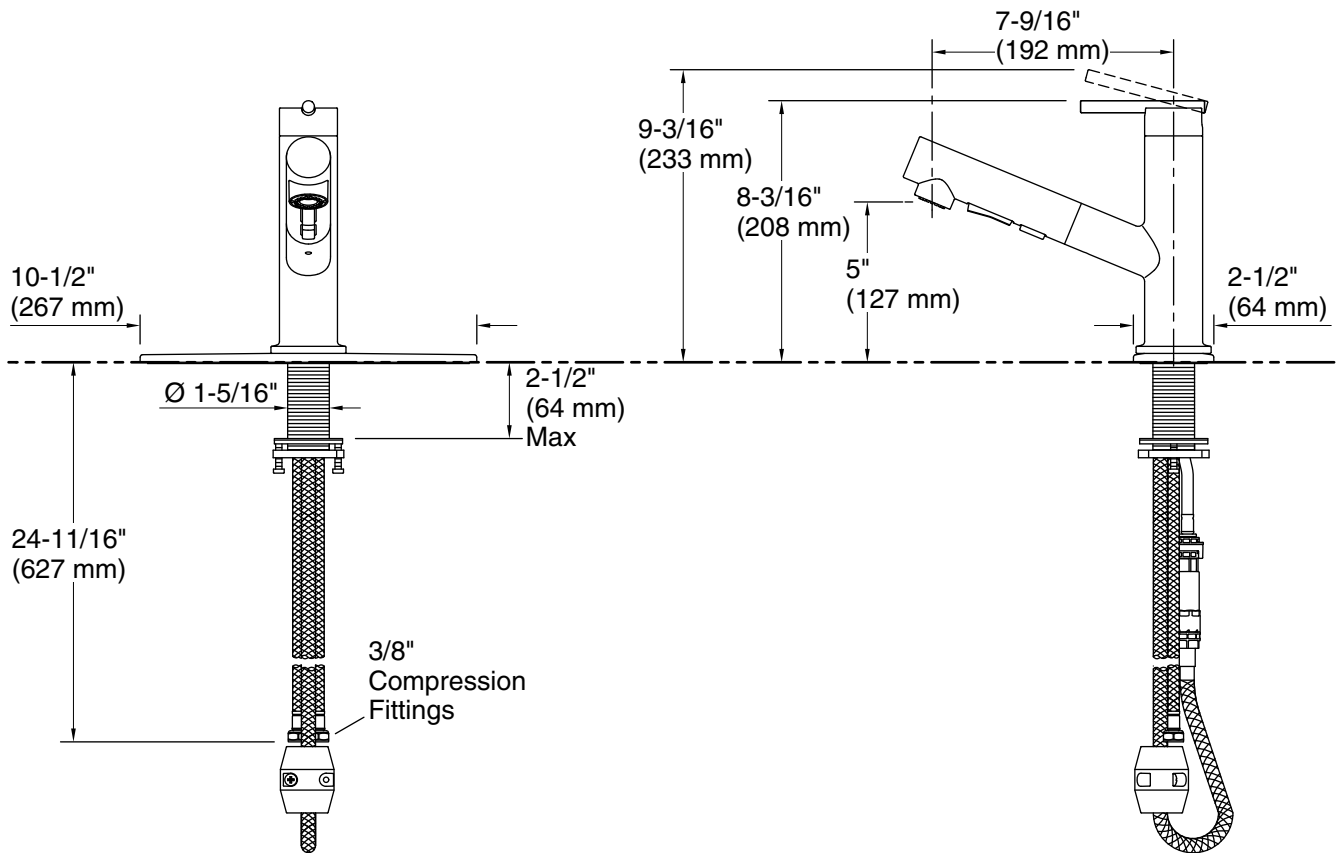

Technical Information

All product dimensions are nominal.

Drain included: No

Spout:

Spout reach: 7-9/16" (192 mm)

Pressure/fixture Supply Requirements

Fixture pressure max (static): 125 psi (861.8 kPa)

Fixture pressure min (static): 20 psi (137.9 kPa)