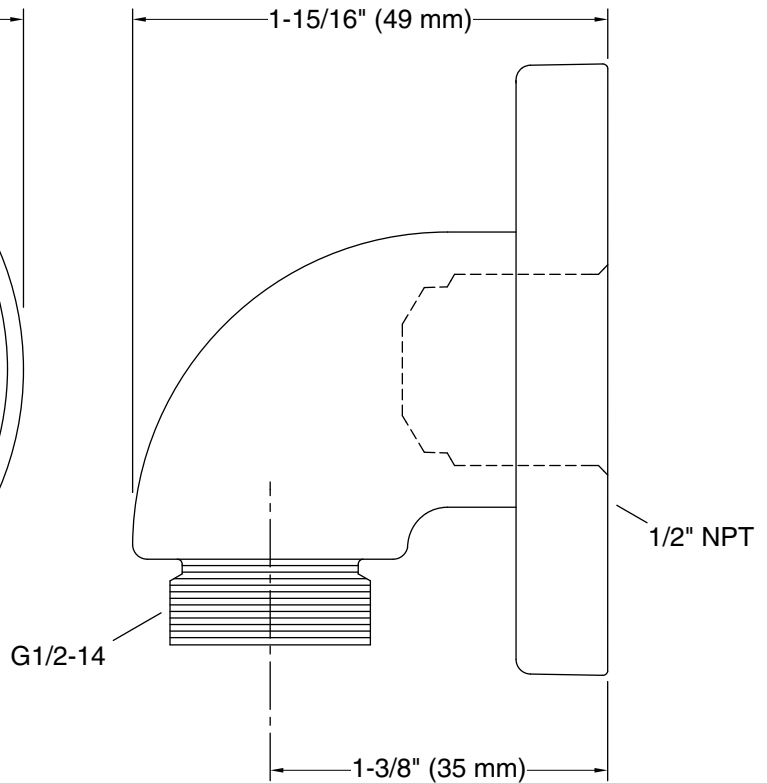

Features

- For use with a handshower and hose (sold separately)
- Includes check valve for backflow prevention
- Coordinates with Purist® and Stillness® faucets and accessories

Material

- Brass
- KOHLER® finishes resist corrosion and tarnishing

Technical Information

All product dimensions are nominal.

Notes

Install this product according to the installation instructions.