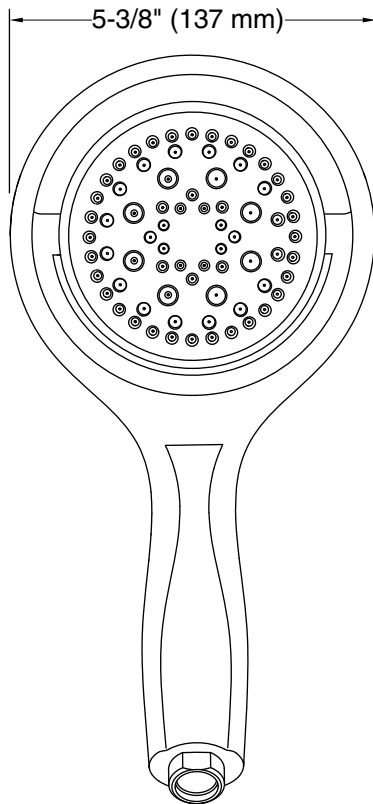

Technical Information

All product dimensions are nominal.

Drain included: No

Notes

For use with automatic compensating valves rated at 2.5 gal/min (9.5 l/min) or less.

Install this product according to the installation guide.

Plumbing codes require an atmospheric vacuum breaker (such as Kohler Model K-9660) be installed in-line with handshowers.

Please consult with local plumbing officials.

OBC compliant when installed to the specific requirements of these regulations.