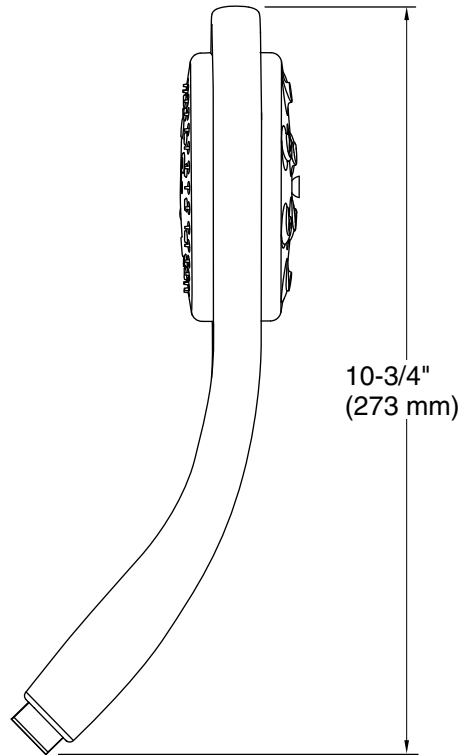

Technical Information

All product dimensions are nominal.

Drain included: No

Notes

For use with automatic compensating valves rated at 2.5 gal/min (9.5 l/min) or less.

Install this product according to the installation guide.

Plumbing codes require an atmospheric vacuum breaker (such as Kohler Model K-9660) be installed in-line with handshowers.

Please consult with local plumbing officials.

OBC compliant when installed to the specific requirements of these regulations.