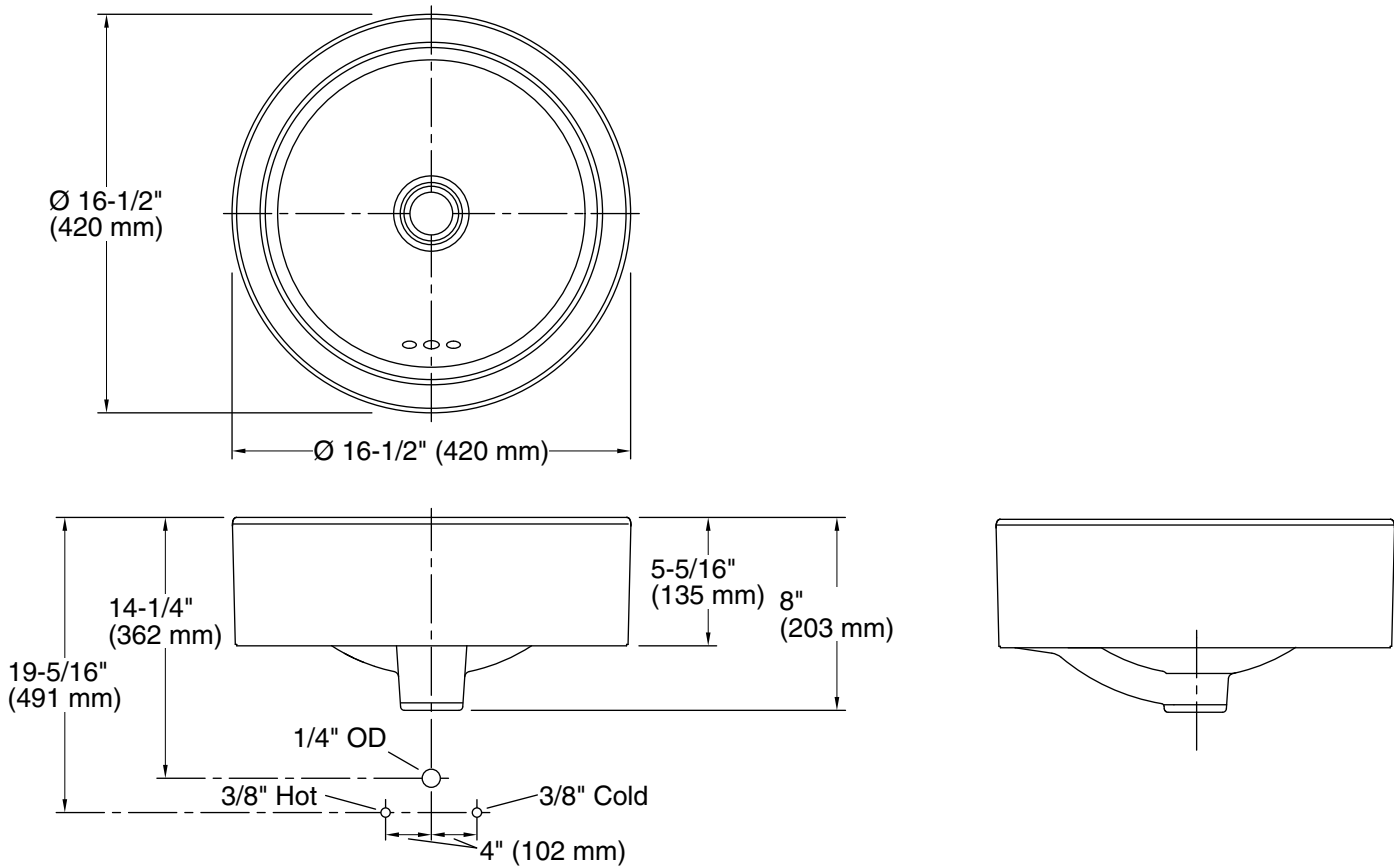

Technical Information

All product dimensions are nominal.

Bowl configuration:	Single
Installation:	Vessel
Bowl area:	Diameter: 15-1/2" (394 mm) Water depth: 5-3/4" (146 mm)
Drain hole:	1-3/4" (44 mm)
Template:	1144643-7, required, included

Notes

Install this product according to the installation instructions.

Choose a faucet that will provide adequate clearance and will direct the water stream to the center of the bathroom sink.

Spout must be mounted high enough to clear 5-5/16" (135 mm) rim height and provide a 1" (25 mm) min air gap per ASME A112.1.2.

NOTICE: Countertop manufacturer or cutter must use the cut-out template provided with the product, or a current one provided by Kohler Co. (call 1-800-4KOHLER). Kohler Co. is not responsible for cutout errors when incorrect cut-out template is used.

Product rests on a countertop. Consider height of product when designing installation.