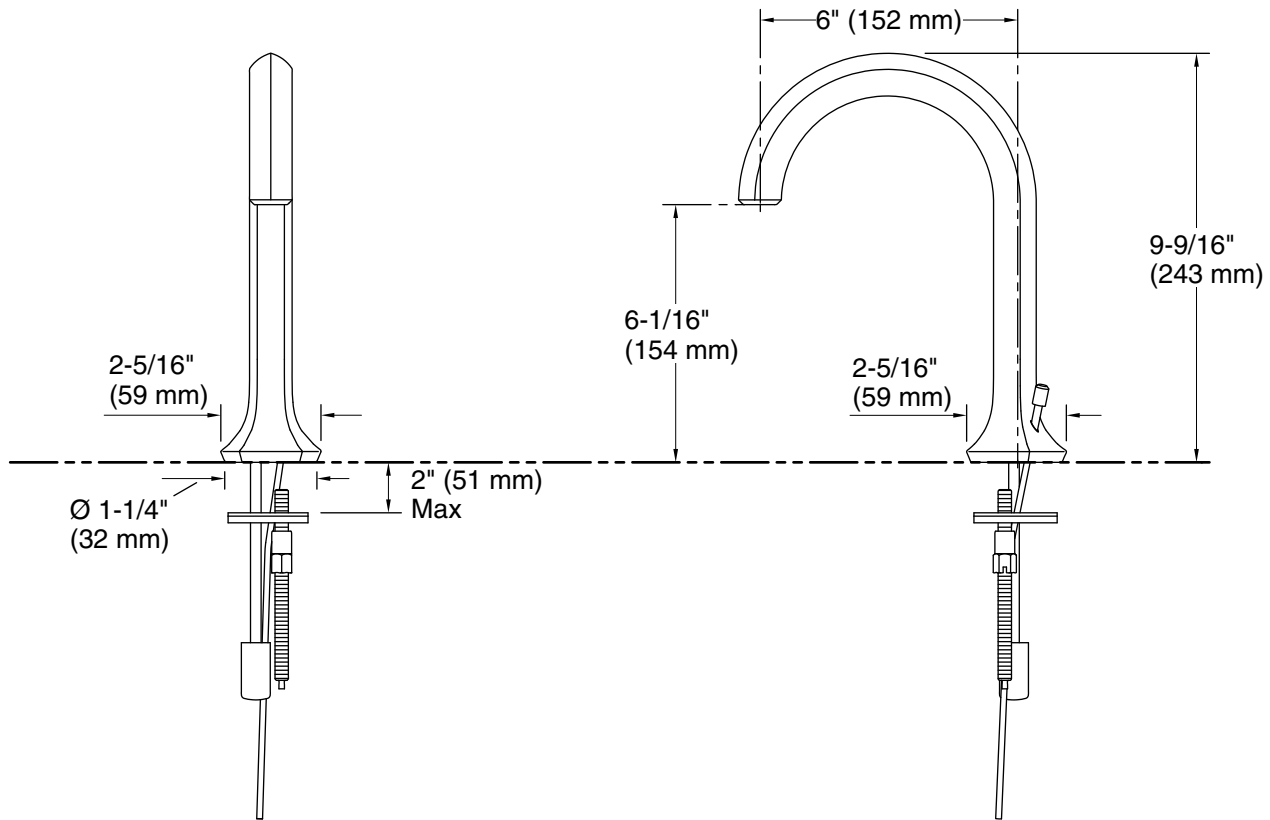

KOHLER® Faucets Bathroom sink faucet spout with Cane design, 1.2 gpm K-27008

Occasion®

Features

- 6" (152 mm) spout reach
- 1.2 gpm (4.5 lpm) maximum flow rate at 60 psi (4.14 bar)
- Laminar flow delivers a graceful stream of water
- Metal pop-up drain with lift rod and 1-1/4" tailpiece
- Part of the Occasion bathroom faucet and accessory collection

Material

- Premium metal construction for durability and reliability
- KOHLER® finishes resist corrosion and tarnishing

Installation

- For 8" - 16" (203 - 406 mm) centers
- Deck-mount

Required Products/Accessories

THE BOLD LOOK
OF **KOHLER**®

KOHLER Faucets Bathroom sink faucet spout with Cane design, 1.2 gpm

Occasion®

K-27008

Technical Information

All product dimensions are nominal.

Faucet:

Flow rate: 1.2 gal/min (4.5 l/min)

Pressure: 60 psi (4.1 bar)

Drain included: Yes

Drain with overflow: Yes

Spout:

Spout reach: 6" (152 mm)

Notes

Install this product according to the installation instructions.

1-800-4KOHLER (1-800-456-4537)