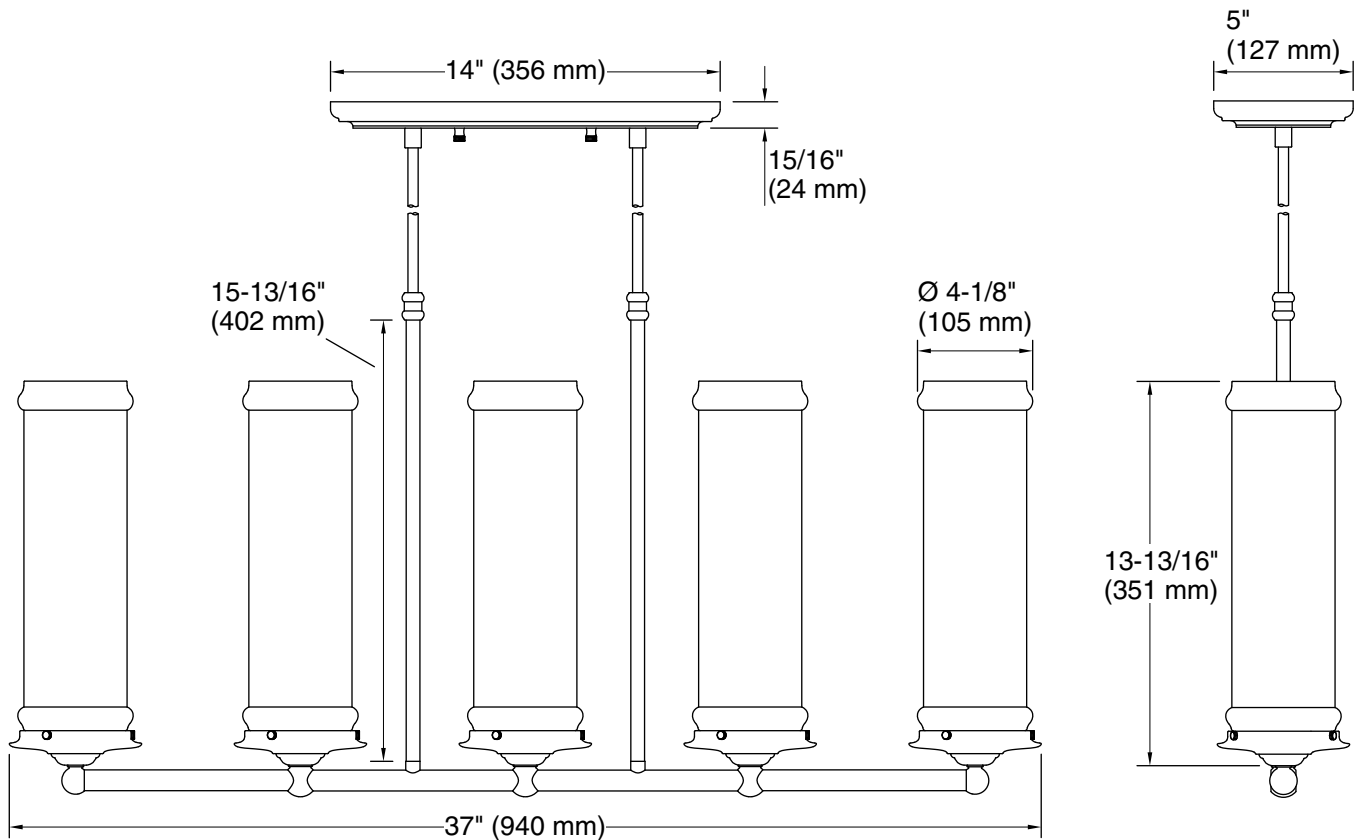

Required Electrical Service

One circuit required.

Lights: 120 V, 60 Hz

Technical Information

All product dimensions are nominal.

Installation Type: Ceiling-mount

Material: Brass

Number of Lights: 5

Lighting Type: Socket-based

Socket Type: E-12 Candelabra

Number of Shades: 5

Shade Type: Glass - clear

Hanging Type: Downrod

Downrod Detail: 2 x 12" (305 mm), 2 x 6" (152 mm)

Electrical component rating: Socket Rating: 60 Hz, 60 W, 2250 Lumens, 3000K