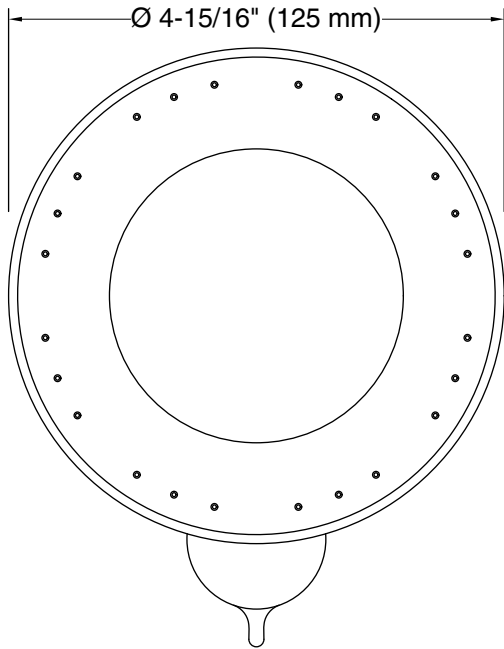

Technical Information

All product dimensions are nominal.

Showerhead/Body Spray:

Rated maximum flow: 1.5 gal/min (5.7 l/min)

flow:

Pressure: 45 psi (3.1 bar)