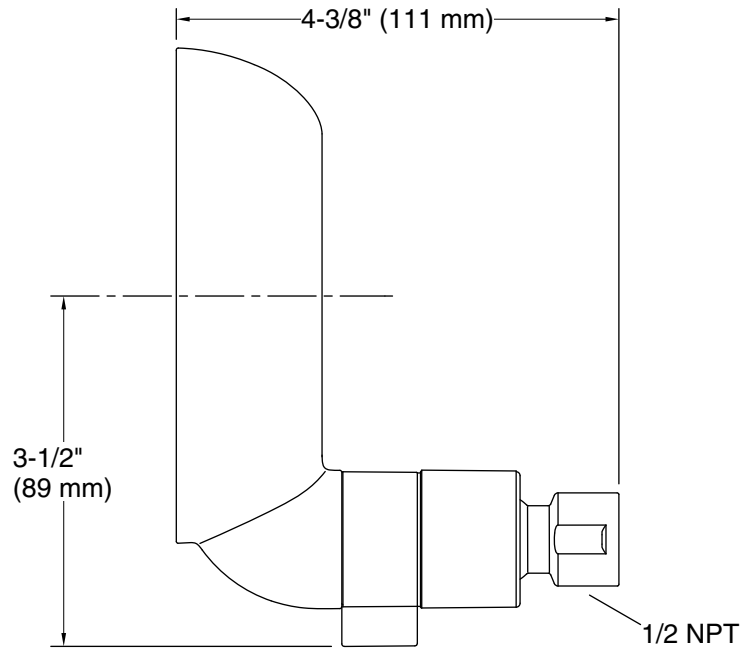

Technical Information

All product dimensions are nominal.

Showerhead/Body Spray:

Rated maximum flow: 1.5 gal/min (5.7 l/min)

flow:

Pressure: 45 psi (3.1 bar)