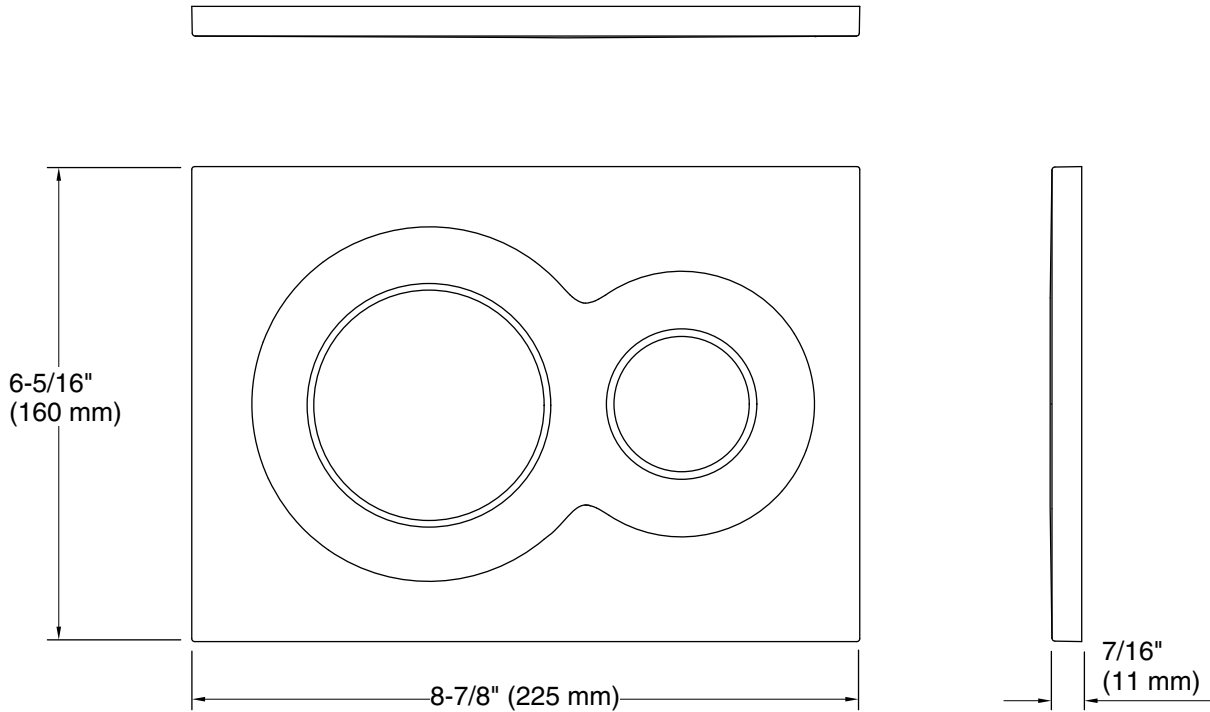

Technical Information

All product dimensions are nominal.

Material: Plastic

Notes

Install this product according to the installation guide.