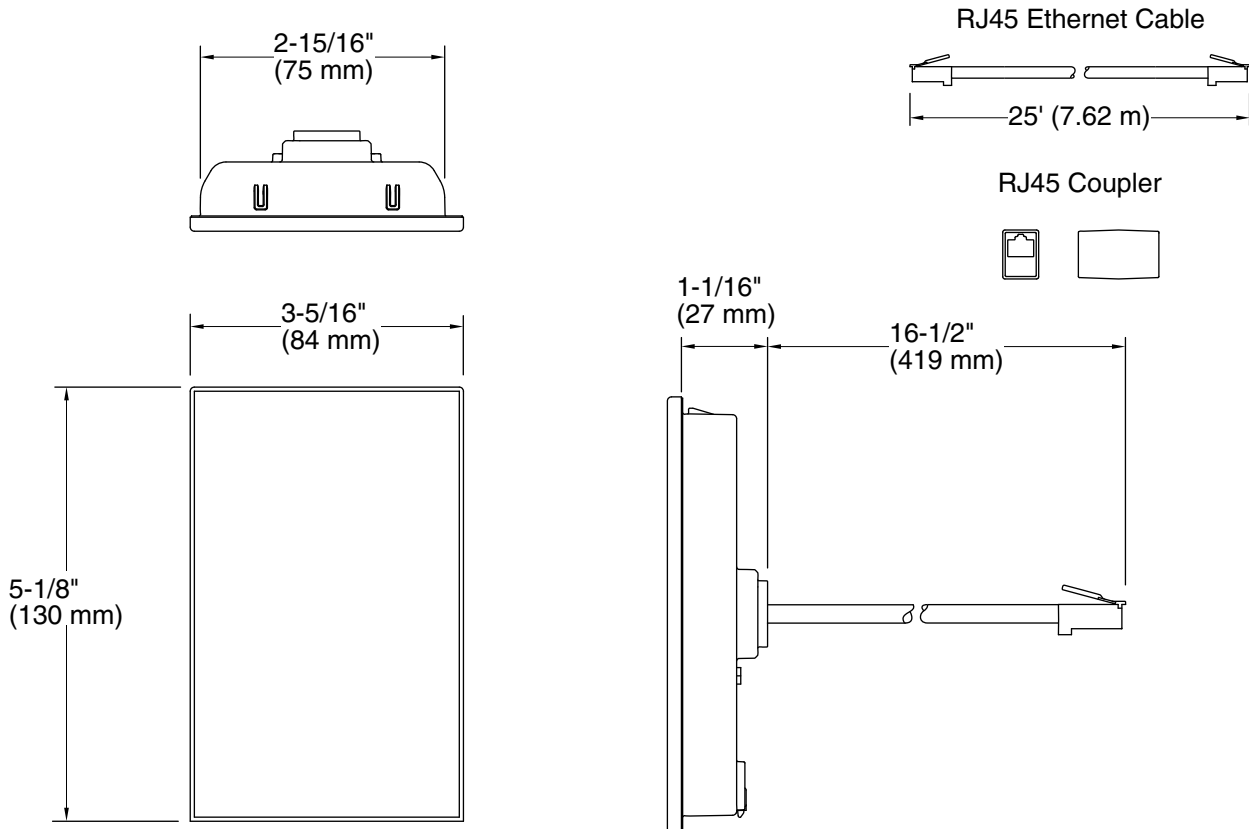

See website for detailed warranty information.

Technical Information

All product dimensions are nominal.
Max. Ambient temp: 125°F (51.7°C)

Notes

Install this product according to the installation guide.

CAUTION: Risk of product damage. The digital interface is rated to operate in temperatures up to 140°F (60°C). Do not install where the temperature may exceed 140°F (60°C).