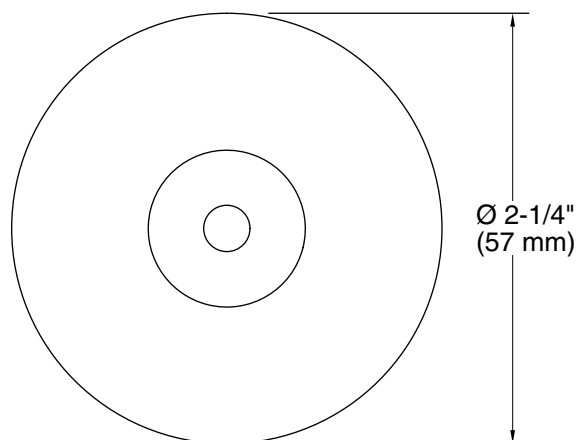

Technical Information

All product dimensions are nominal.

Drain included: No

Notes

Install this product according to the installation guide.