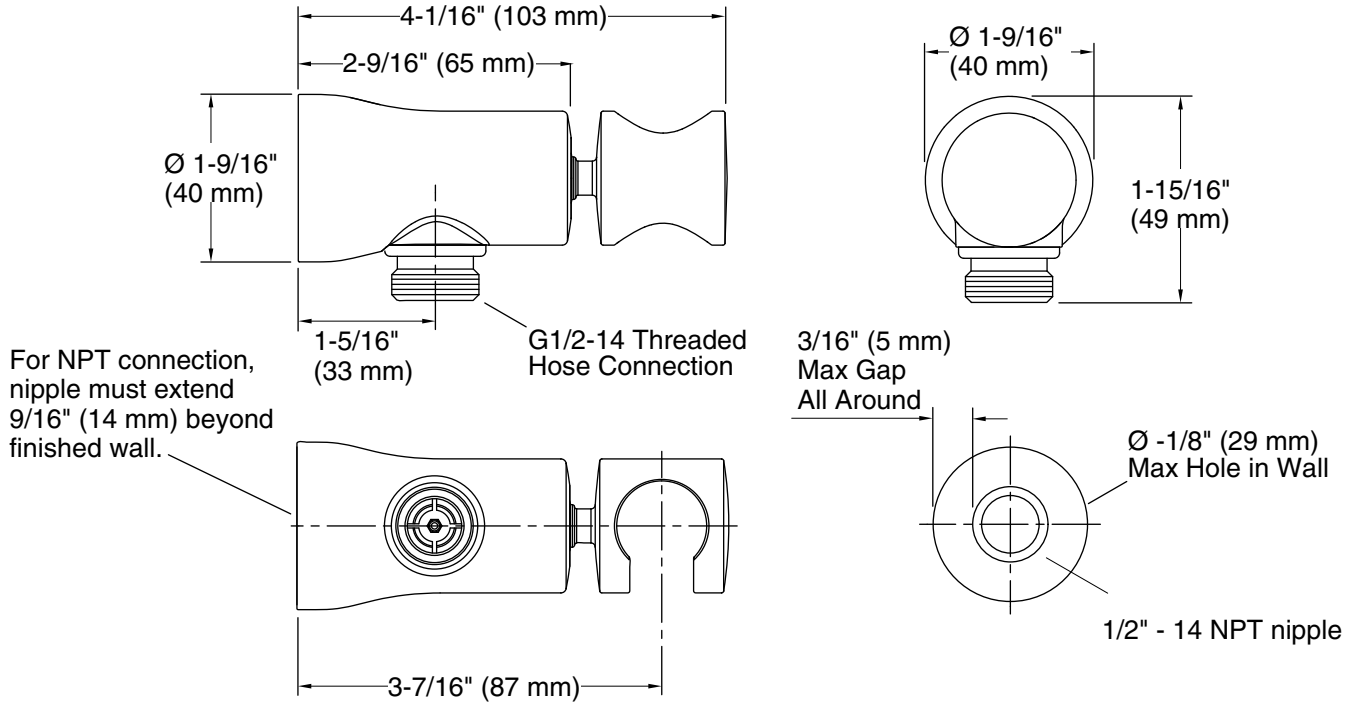

Features

- For use with a handshower and hose (sold separately)
- Includes check valve for backflow prevention
- Coordinates with Toobi faucets and accessories to complete your bathroom.
- Pivots to position handshower at desired angle
- Metal construction

Material

- KOHLER finishes resist corrosion and tarnishing

Installation

- 1/2 -14 NPT connection
- Wall-mount

Codes/Standards

None Applicable

KOHLER® Faucet Lifetime Limited Warranty

See website for detailed warranty information.

Technical Information

All product dimensions are nominal.

Installation Type: Wall-mount

Material: Metal

Notes

Install this product according to the installation instructions.