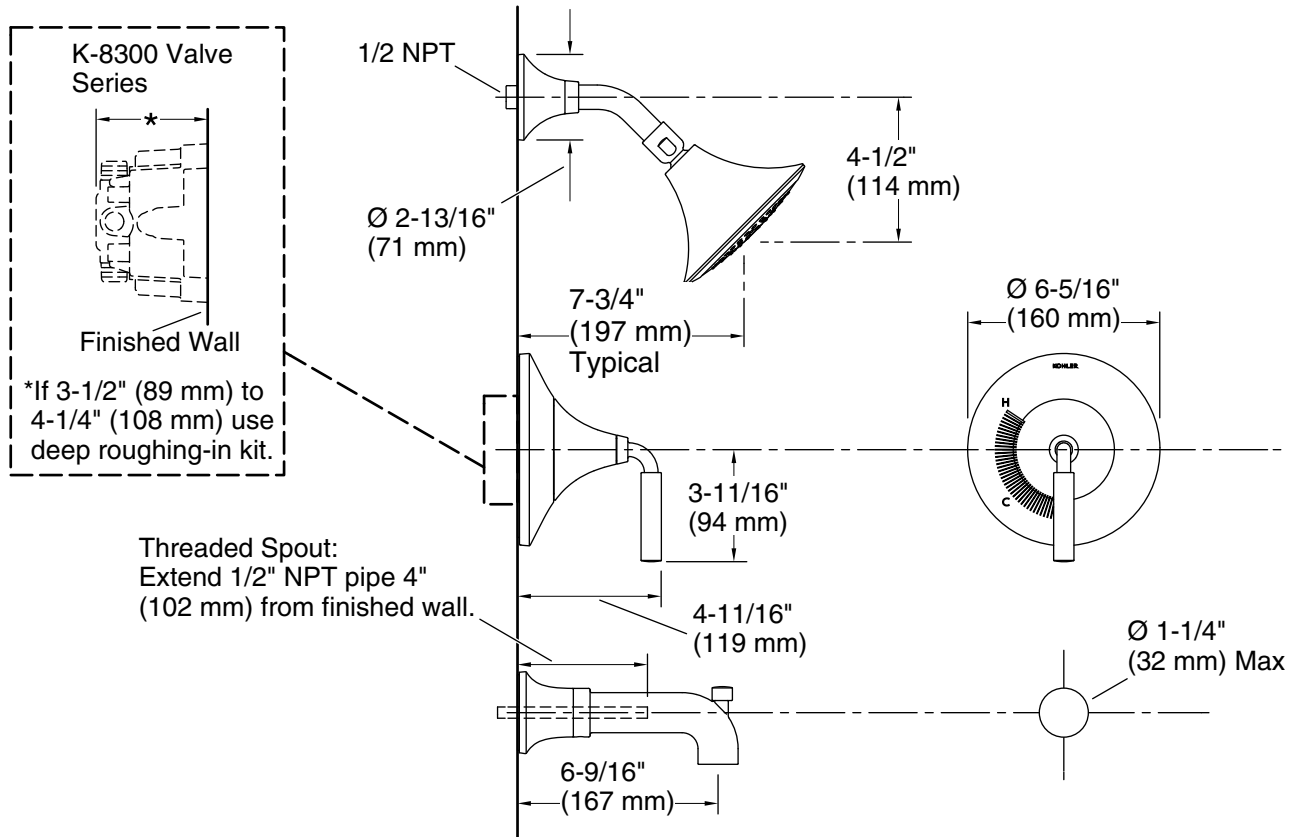

Features

- A single handle controls both on/off activation and temperature setting
- Pressure-balancing diaphragm technology maintains outlet temperature within +/-3°F during water pressure fluctuations
- Antiscald protection
- Includes faceplate with ADA-compliant metal level handle
- Includes 6-9/16" (167 mm) diverter bath spout with slip-fit connection
- Includes single-function 2.5 gpm (9.5 lpm) showerhead
- MasterClean™ sprayface features an easy-to-clean surface that withstands mineral buildup and maximizes spray performance
- Includes shower arm and flange
- Coordinates with other products in the Tone collection
- Requires Rite-Temp® pressure-balancing valve (sold separately)

or

K-8300 Series Rite-Temp® Valve Body Rough-ins

K-8305 Series Rite-Temp® Cartridges

Adapters, Rough-in and Extension Kits

10350 Range: 3-1/2" (89 mm) -
4-1/4" (108 mm)

Recommended Products/Accessories

K-23723 Faucet cleaner

Optional Products/Accessories

K-10350 Deep rough-in kit

K-10351 Test cap for K-8300 Series valve bodies

Codes/Standards

ASME A112.18.1/CSA B125.1

DOE - Energy Policy Act 1992

KOHLER® Faucet Lifetime Limited Warranty

Technical Information

All product dimensions are nominal.

Drain included: No

Spout:

Spout reach: 6-9/16" (166 mm)

Showerhead/Body Spray:

Rated maximum flow: 2.5 gal/min (9.5 l/min)

Pressure: 45 psi (3.1 bar)