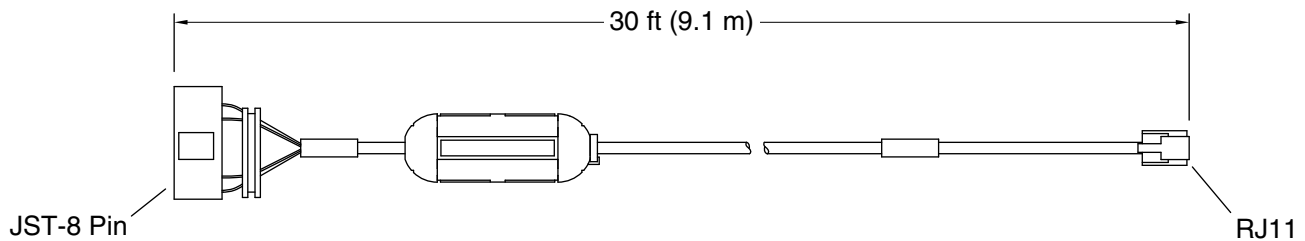

Technical Information

All product dimensions are nominal.

Notes

Install this product according to the installation guide.