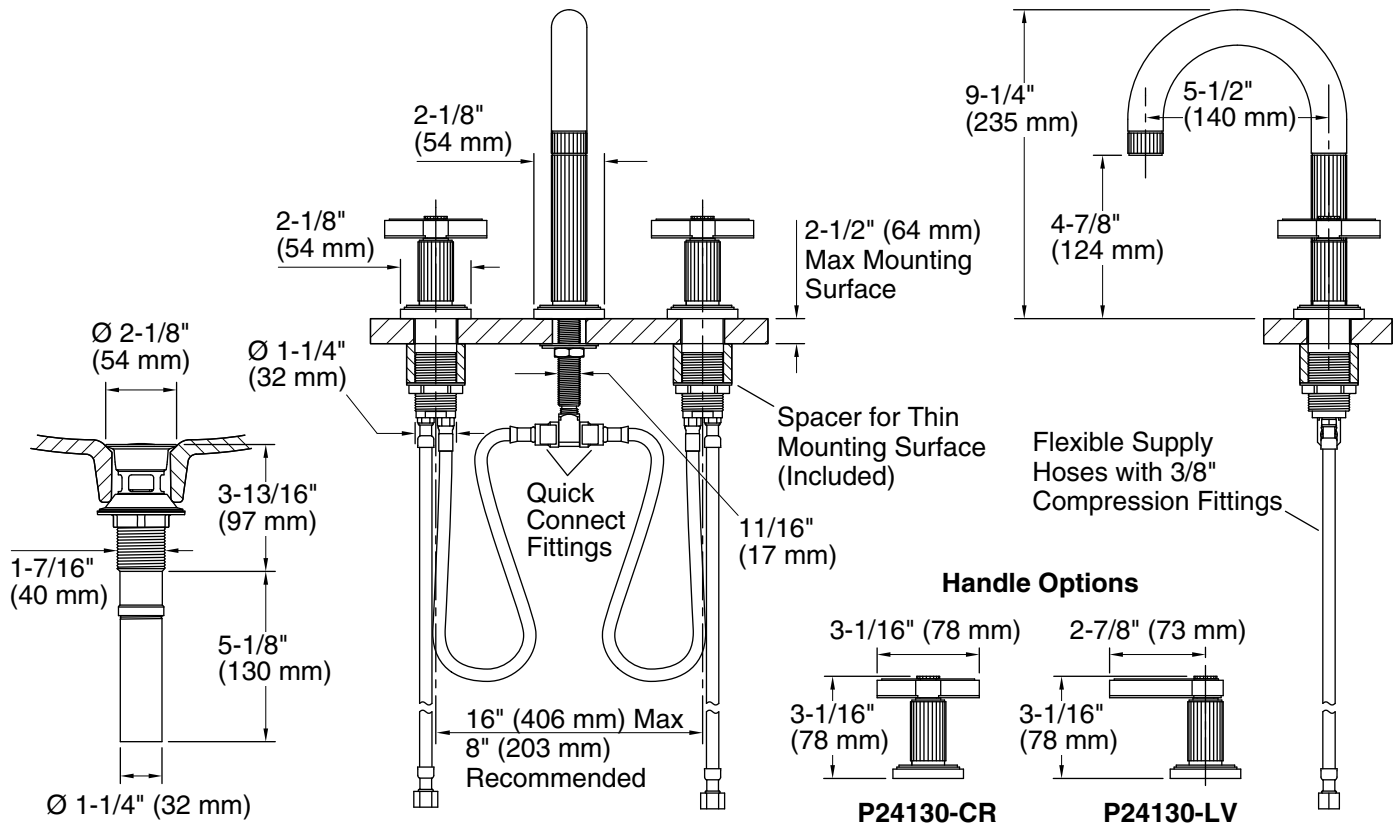

## FEATURES

- Solid brass construction for durability and reliability
- Two-handle, widespread lavatory faucet for 8" (203 mm) - 16" (406 mm) centers
- Equipped with quick connect fittings for easy installation
- Quarter-turn washerless ceramic disc valves
- Includes soft touch drain
- 1.5 gal/min (5.7 l/min) flow rate
- Complements the Vir Stil collection

# P24130

### Touch-Actuated Drain

INSTALLATION NOTES		
Mounting Surface Hole Size. All dimensions are nominal.		
Spout	13/16" (21 mm)	
Handles	1-5/16" (32 mm)	
Deck Thickness	Min	Max
Spout	—	2-1/4" (57 mm)
Handles	—	2-1/2" (64 mm)

## SPECIFIED MODEL

Model	Description	Finishes			
P24130-CR	Vir Stil Basin Set, Cross Handles	<input type="checkbox"/> CP Polished Chrome	<input type="checkbox"/> AD Nickel Silver	<input type="checkbox"/> AG Brushed Nickel	<input type="checkbox"/> LB Bronze
P24130-LV	Vir Stil Basin Set, Lever Handles	<input type="checkbox"/> CP Polished Chrome	<input type="checkbox"/> AD Nickel Silver	<input type="checkbox"/> AG Brushed Nickel	<input type="checkbox"/> LB Bronze