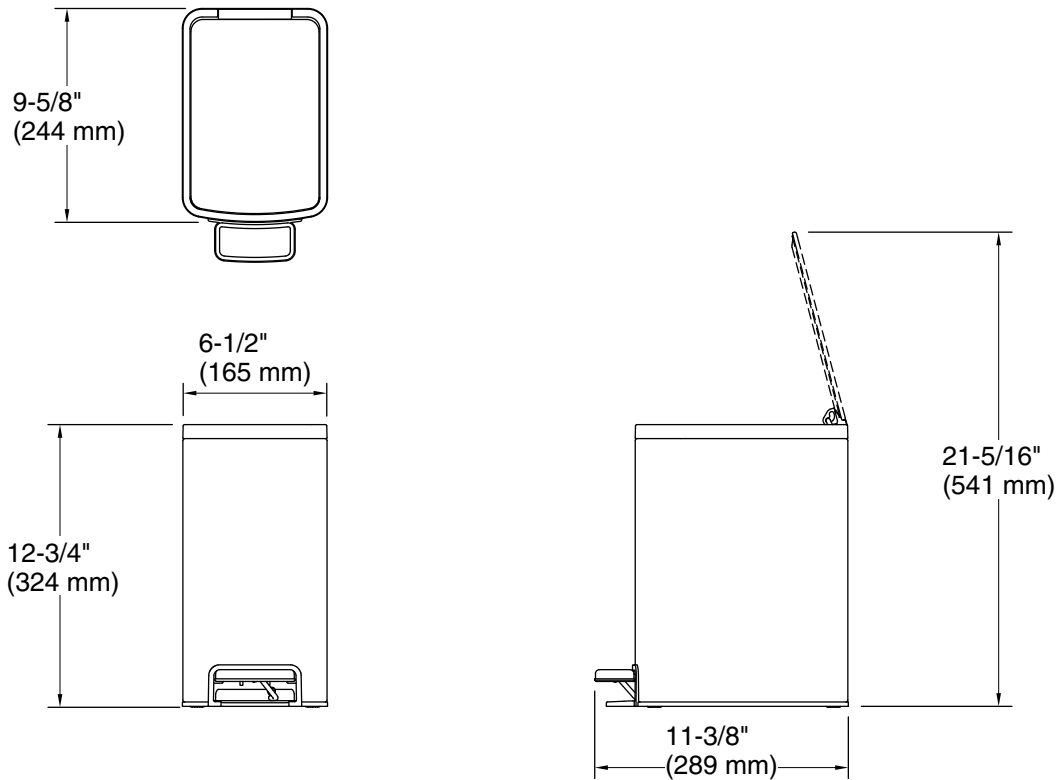

Features

- Slim, elongated footprint perfect for small spaces, such as between a toilet and vanity
- Removable liner with built-in tabs that secure bag in place
- Fingerprint-resistant finish stays clean longer
- Hands-free operation with durable metal foot pedal
- Stay-open lid helps simplify bag changes
- Quiet-Close™ lid closes gently and silently
- Space-saving profile fits snugly against wall or cabinets
- Hinge design protects wall from scuffs
- Removable plastic liner is easy to clean
- Cleans easily with a water-dampened cloth – no need for cleaners or abrasives

Color	Code	Description
	ST	Stainless Steel
	BST	Black Stainless
	STW	White and Stainless Steel

Technical Information

All product dimensions are nominal.

Material: Plastic, Metal