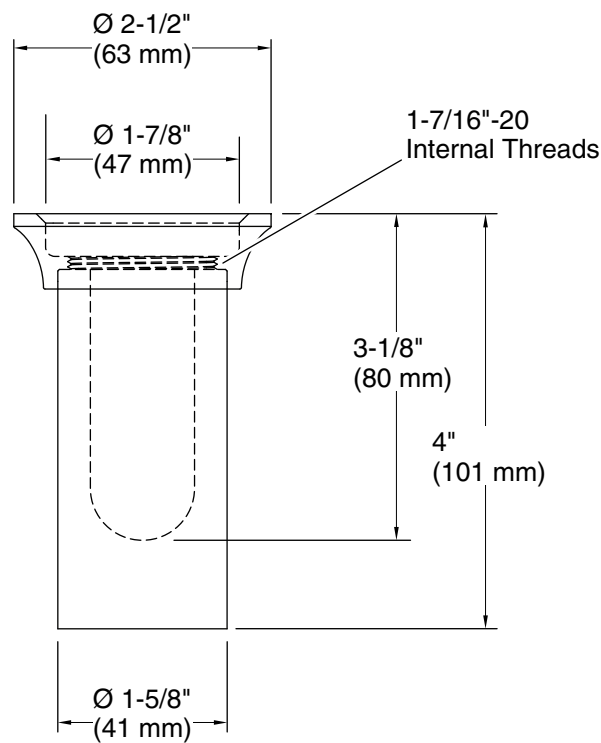

### FEATURES

P21639

- Solid brass construction for durability and reliability
- Conceals drain in console table installations

SPECIFIED MODEL				
Model	Description	Finishes		
P21639-00	Exposed Drain Shroud	<input type="checkbox"/> CP Polished Chrome	<input type="checkbox"/> AD Nickel Silver	<input type="checkbox"/> LB Bronze
		<input type="checkbox"/> GN Gunmetal	<input type="checkbox"/> AG Brushed Nickel	<input type="checkbox"/> BV Brushed Bronze
		<input type="checkbox"/> W7 Black Nickel	<input type="checkbox"/> ULB Unlacquered Brass	<input type="checkbox"/> BL Matte Black