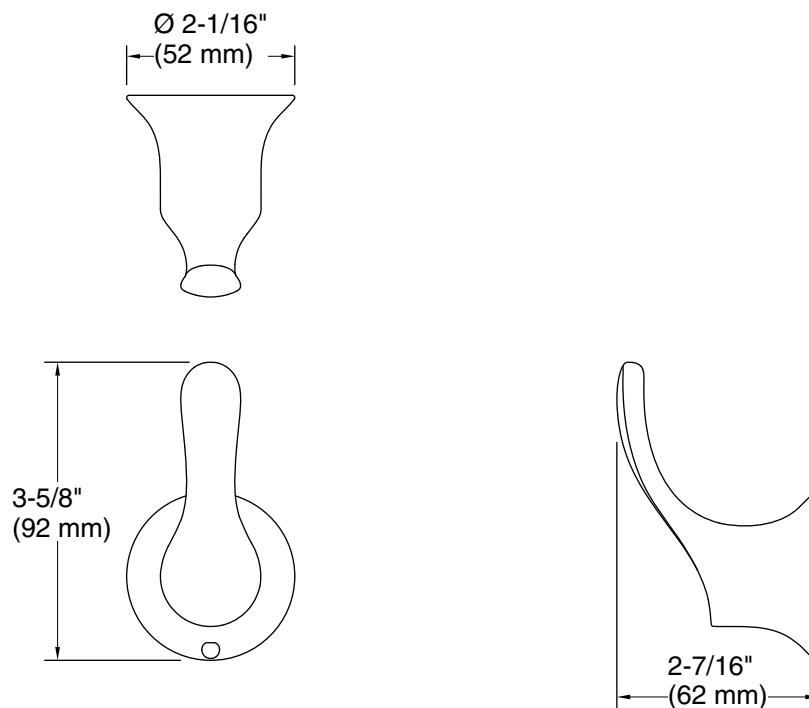

Color	Code	Description
	CP	Polished Chrome
	BN	Vibrant® Brushed Nickel
	BL	Matte Black

Technical Information

All product dimensions are nominal.

Material: Zinc