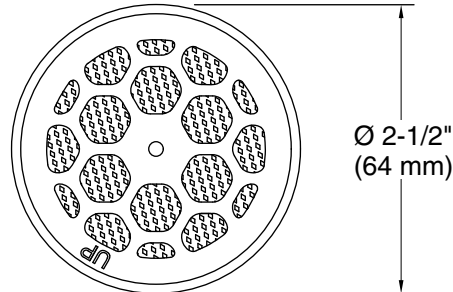

Technical Information

All product dimensions are nominal.

Notes

Install this product according to the installation guide.