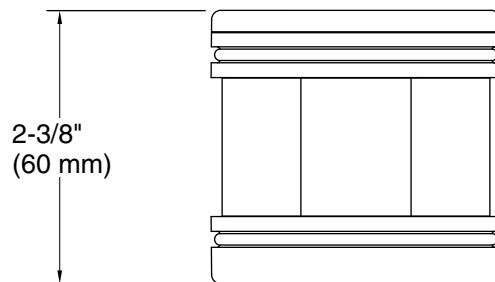

Technical Information

All product dimensions are nominal.

Notes

Install this product according to the installation guide.