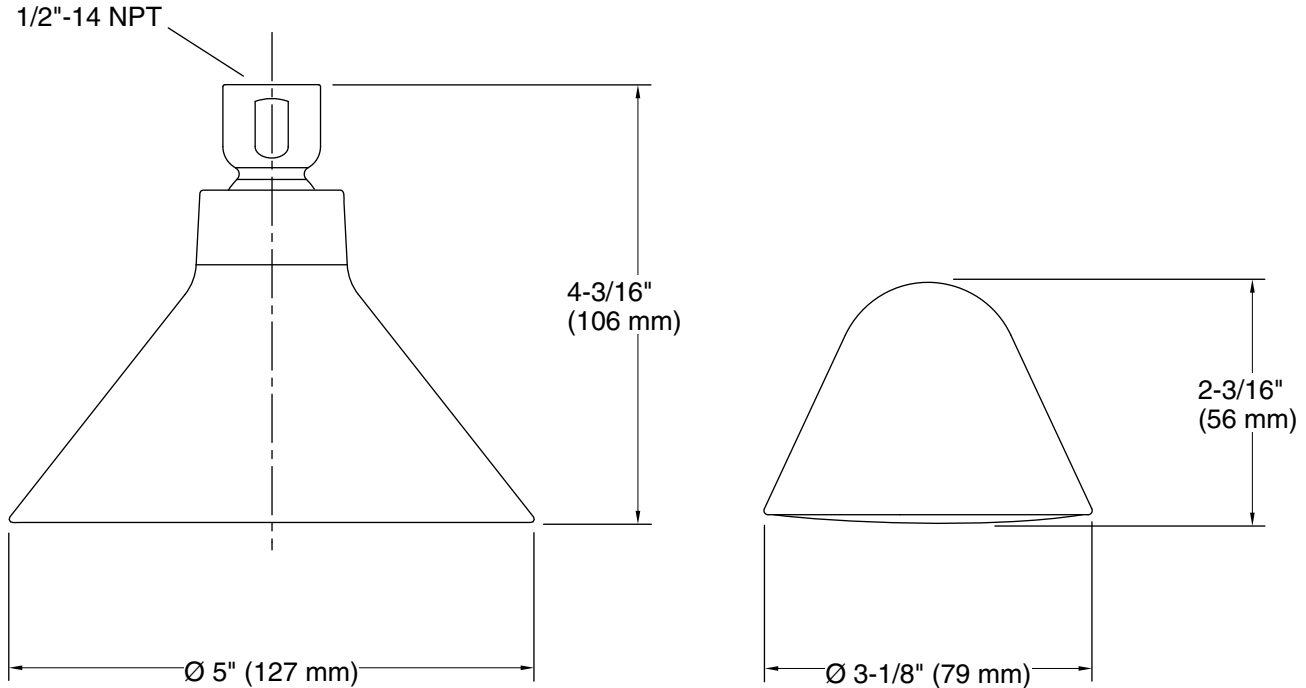

THE BOLD LOOK
OF **KOHLER**®

KOHLER Faucets

Single-function showerhead with wireless speaker, 2.0 gpm
Moxie™
K-9245-E

Technical Information

All product dimensions are nominal.

Power source: Battery - DC, included