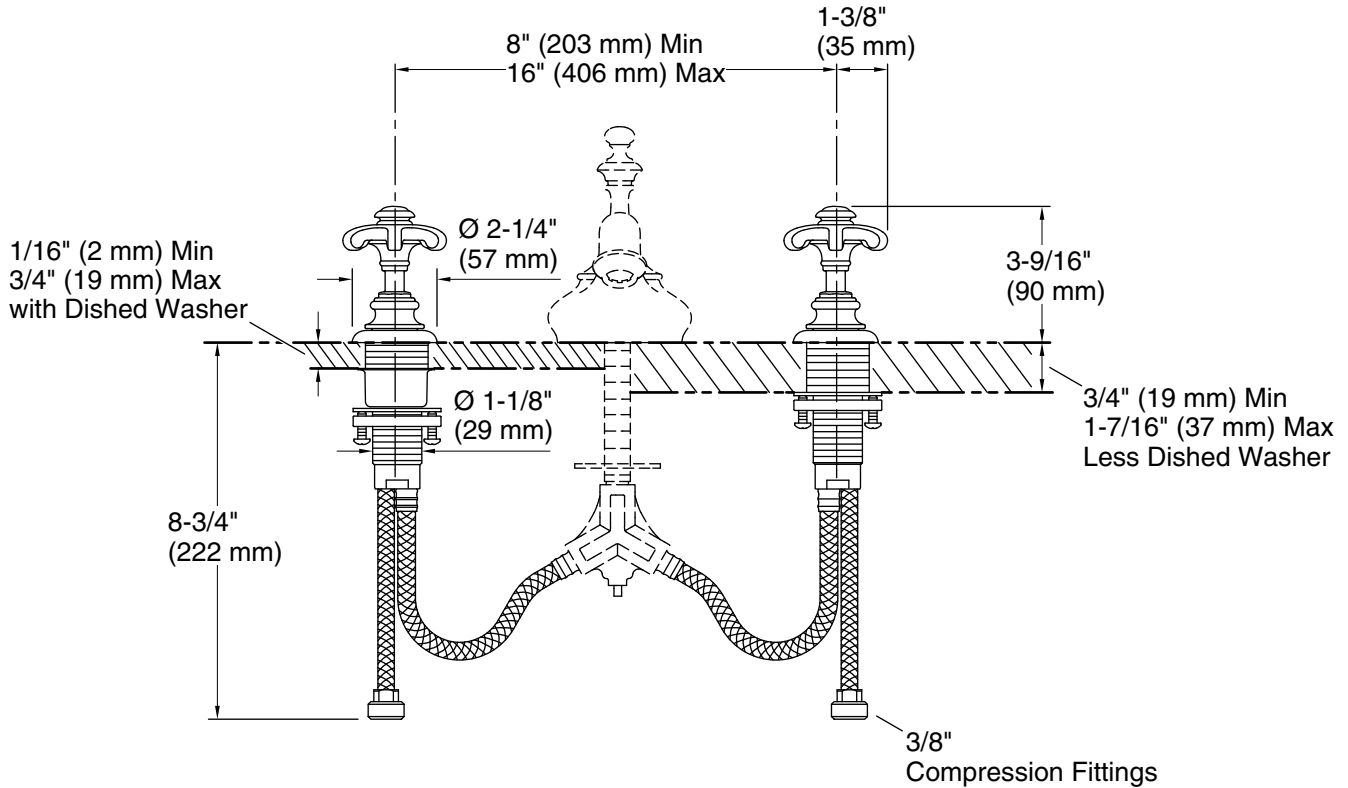

Technical Information

All product dimensions are nominal.

Notes

Install this product according to the installation guide.

ADA compliant for handles only.

ADA compliant when installed to the specific requirements of these regulations.