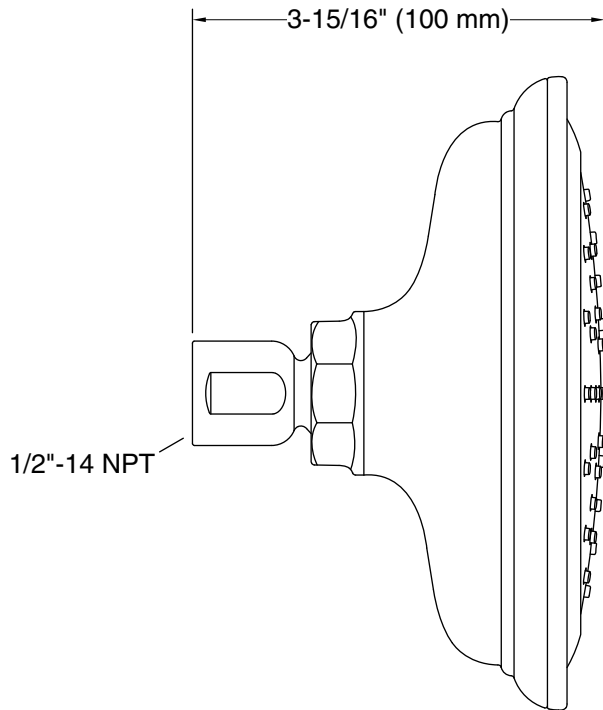

### Features

- Optimized sprayface for maximum performance
- MasterClean™ sprayface features an easy-to-clean surface that withstands mineral buildup and maximizes spray performance
- 1/2" NPT connection
- 1.75 gpm (6.6 lpm) maximum flow rate at 45 psi (3.1 bar)
- Single-function showerhead with 48-nozzle 6" (152 mm) diameter sprayface
- Coordinates with other products in the Artifacts collection
- This product can help a building earn Water Efficiency points in LEED® Green Building Rating System

### Technical Information

All product dimensions are nominal.