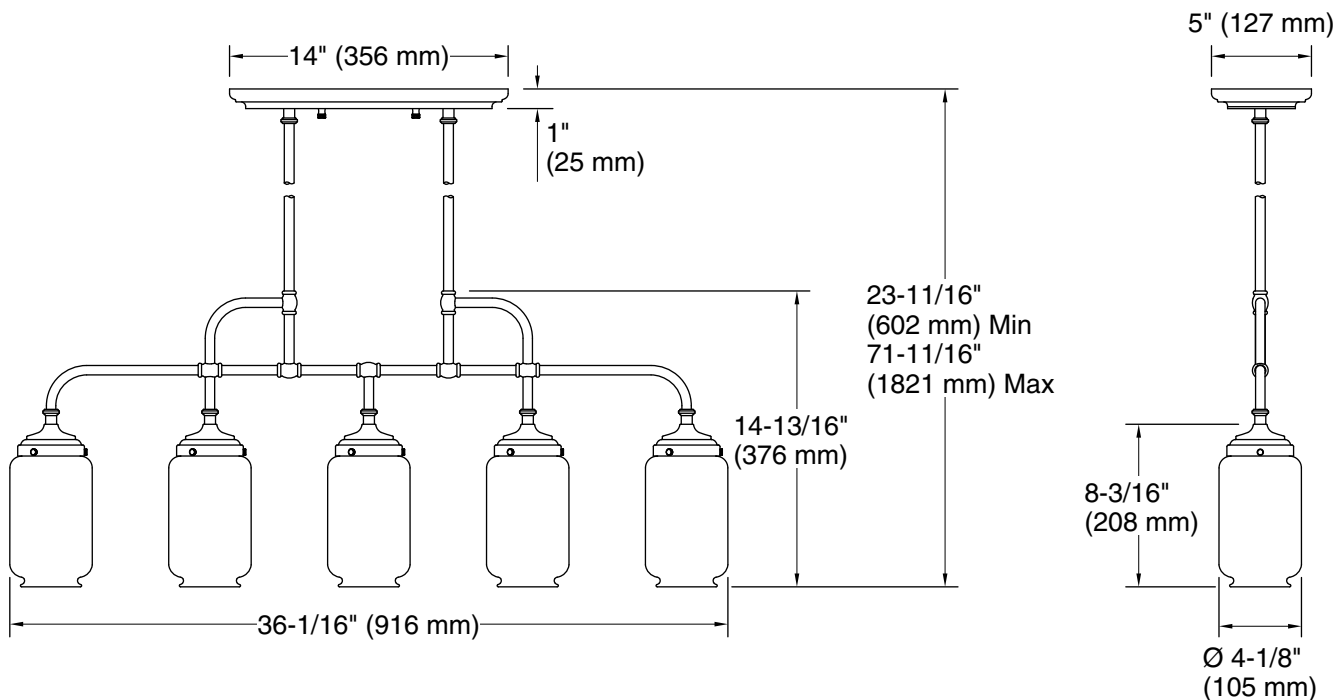

Required Electrical Service

One circuit required.

Lights: 120 V, 60 Hz

Technical Information

All product dimensions are nominal.

Installation Type: Ceiling-mount

Material: Brass

Number of Lights: 5

Lighting Type: Socket-based

Socket Type: E-26 Medium

Number of Shades: 10

Shade Type: Glass - frosted, Glass - clear

Hanging Type: Downrod

Downrod Detail: 1 x 12" (305 mm), 1 x 6" (152 mm), 4 x 18" (457 mm)

Height: 23-11/16" (602 mm) - 71-11/16" (1821 mm)

Electrical component rating: Socket Rating: 60 Hz, 40 W, 2000 Lumens, 3000K