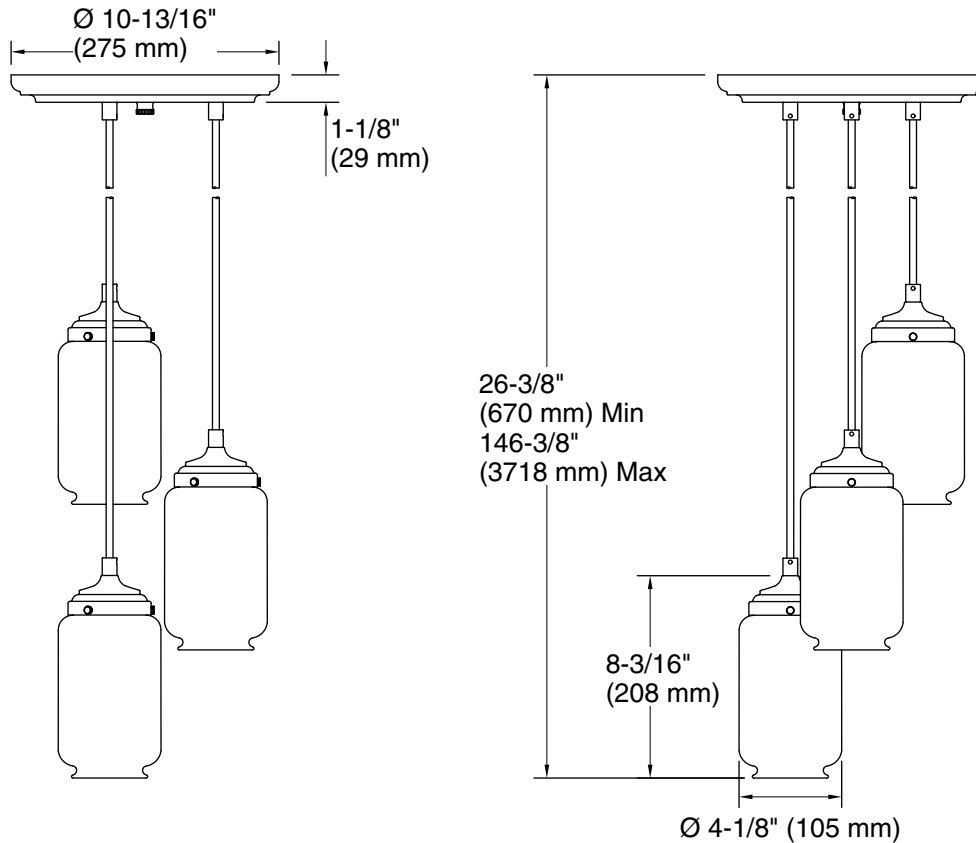

Required Electrical Service

One circuit required.

Lights: 120 V, 60 Hz

Technical Information

All product dimensions are nominal.

Installation Type: Ceiling-mount

Material: Brass

Number of Lights: 3

Lighting Type: Socket-based

Socket Type: E-26 Medium

Number of Shades: 3

Hanging Type: Cord

Height: $26\text{-}3/8"$ (671 mm) - $146\text{-}3/8"$ (3719 mm)

Electrical component rating: Socket Rating: 60 Hz, 40 W, 800 Lumens, 3000K