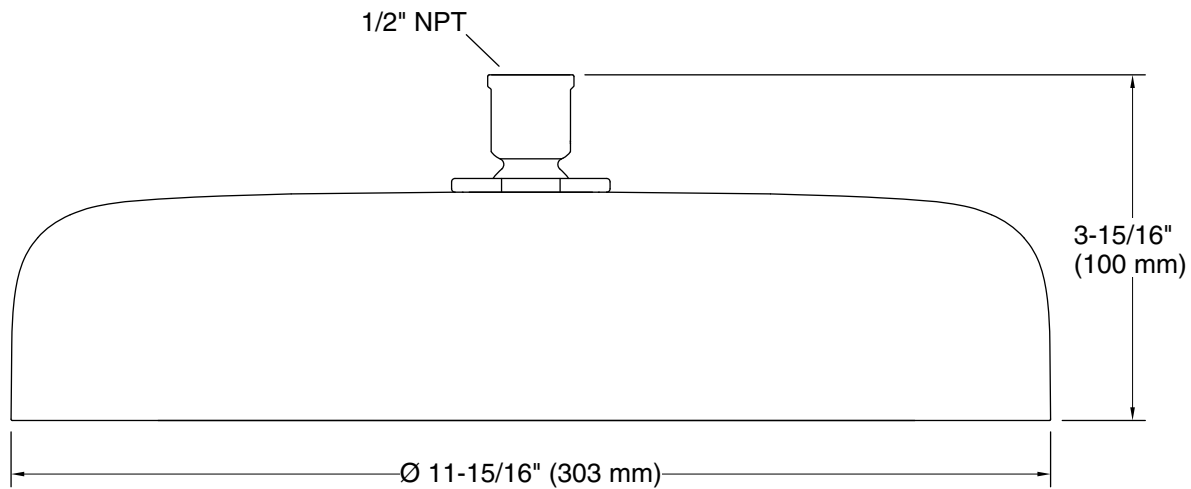

Technical Information

All product dimensions are nominal.

Handshower:

Rated maximum flow: 0 gal/min (0 l/min)

Showerhead/Body Spray:

Rated maximum flow: 2.5 gal/min (9.5 l/min)