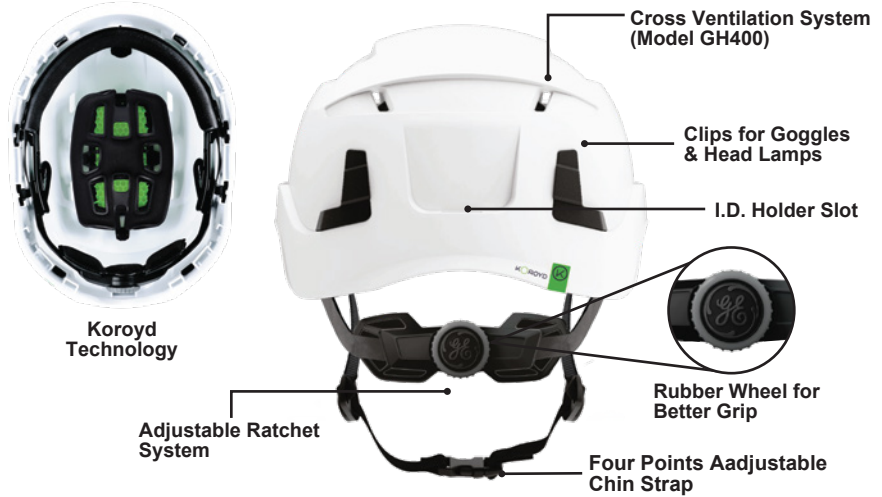

Product Specification
Safety Helmet

GH400 - Vented

Technologies

- ABS External Shell**
ANSI Z89.1-2014 Impact rated. Ultra-light weight and usable in temperatures from -30°C to 60°C.
- Koroyd – Impact Absorbing Material**
The GH400 is the first and only helmet in the market to only use Koroyd as its protective impact absorbing material. Koroyd outperforms EPS foam by 48%, preventing energy rebound (from the impact) onto the user.
- Cross Ventilation System**
It has 10 vents. Air flows consistently through, allowing hot air from the head to easily escape.
- Internal Padding**
Antimicrobial Wicking Memory Foam Sweat-Band Padding for better comfort.
- Slots for Accessories**
10 Slots designed to accommodate and securely attach different accessories in the front, rear, and sides. These include flashlights, protective eye shield, full face visors, protective earmuffs, ID holder, and more.
- 4-Point Chin Strap**
Made from black polyester, it adapts to earmuff use for better comfort. Adapts to earmuff use. Fixed Anchor Version (ANSI Z89). Retained chins trap anchors like requirements of EN12492.
- Adjustable Chin Strap**
The side adjustment points move up and down to adjust and position the chin strap to the ideal size, thus providing greater stability and a secure fit.
- Cap Mounted Earmuff Fitting Slots**
3 cm Slots to fit GE cap mounted protective earmuffs and other compatible earmuffs.
- Adjustable Fit System**
Turning the rubber wheel and moving the system up and down allows the helmet to be adjusted to different head sizes. The ergonomically shaped wings cradle the back of the neck for added comfort. You can also adjust the position of the “wings” moving them into or out of the helmet.
- Integrated Clips**
Clips designed with 4-point coverage, easy to install. Help secure elastic bands used for goggles and headlamps.