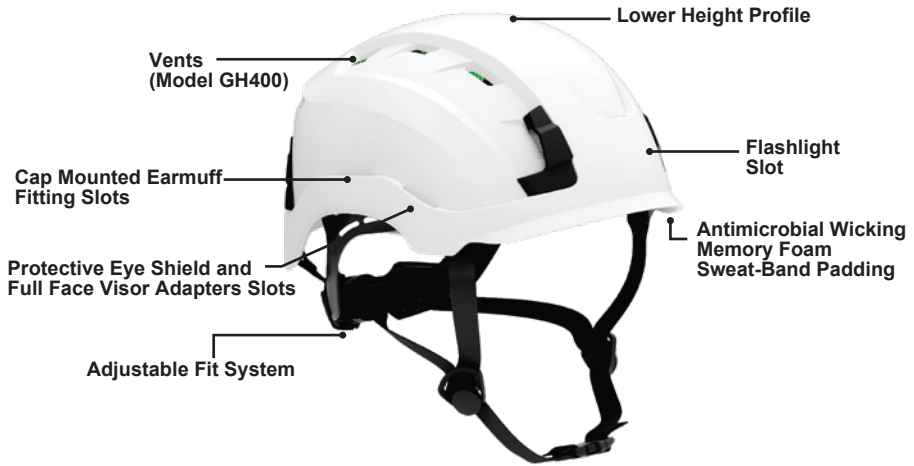

Product Specification
Safety Helmet

GH400 - Vented

Technologies

- ABS External Shell**
ANSI Z89.1-2014 Impact rated. Ultra-light weight and usable in temperatures from -30°C to 60°C.
- Koroyd – Impact Absorbing Material**
The GH400 is the first and only helmet in the market to only use Koroyd as its protective impact absorbing material. Koroyd outperforms EPS foam by 48%, preventing energy rebound (from the impact) onto the user.
- Cross Ventilation System**
It has 10 vents. Air flows consistently through, allowing hot air from the head to easily escape.
- Internal Padding**
Antimicrobial Wicking Memory Foam Sweat-Band Padding for better comfort.
- Slots for Accessories**
10 Slots designed to accommodate and securely attach different accessories in the front, rear, and sides. These include flashlights, protective eye shield, full face visors, protective earmuffs, ID holder, and more.
- 4-Point Chin Strap**
Made from black polyester, it adapts to earmuff use for better comfort. Adapts to earmuff use. Fixed Anchor Version (ANSI Z89). Retained chins trap anchors like requirements of EN12492.
- Adjustable Chin Strap**
The side adjustment points move up and down to adjust and position the chin strap to the ideal size, thus providing greater stability and a secure fit.
- Cap Mounted Earmuff Fitting Slots**
3 cm Slots to fit GE cap mounted protective earmuffs and other compatible earmuffs.
- Adjustable Fit System**
Turning the rubber wheel and moving the system up and down allows the helmet to be adjusted to different head sizes. The ergonomically shaped wings cradle the back of the neck for added comfort. You can also adjust the position of the “wings” moving them into or out of the helmet.
- Integrated Clips**
Clips designed with 4-point coverage, easy to install. Help secure elastic bands used for goggles and headlamps.