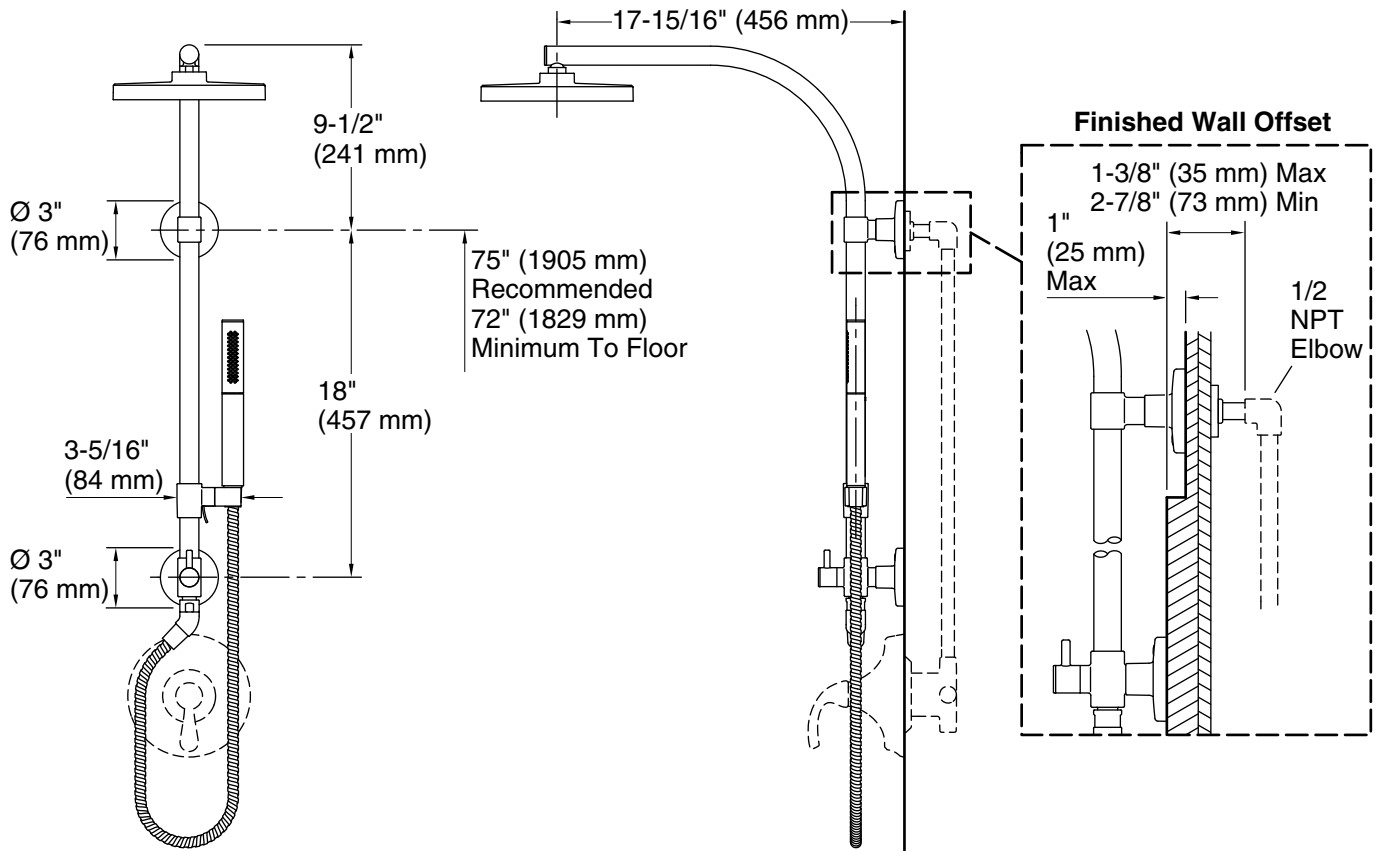

Technical Information

All product dimensions are nominal.

Drain included: No

Handshower:

Rated maximum flow: 2.5 gal/min (9.5 l/min)

Pressure: 45 psi (3.1 bar)

Showerhead/Body Spray:

Rated maximum flow: 2.5 gal/min (9.5 l/min)

Pressure: 45 psi (3.1 bar)

Notes

Install this product according to the installation instructions.