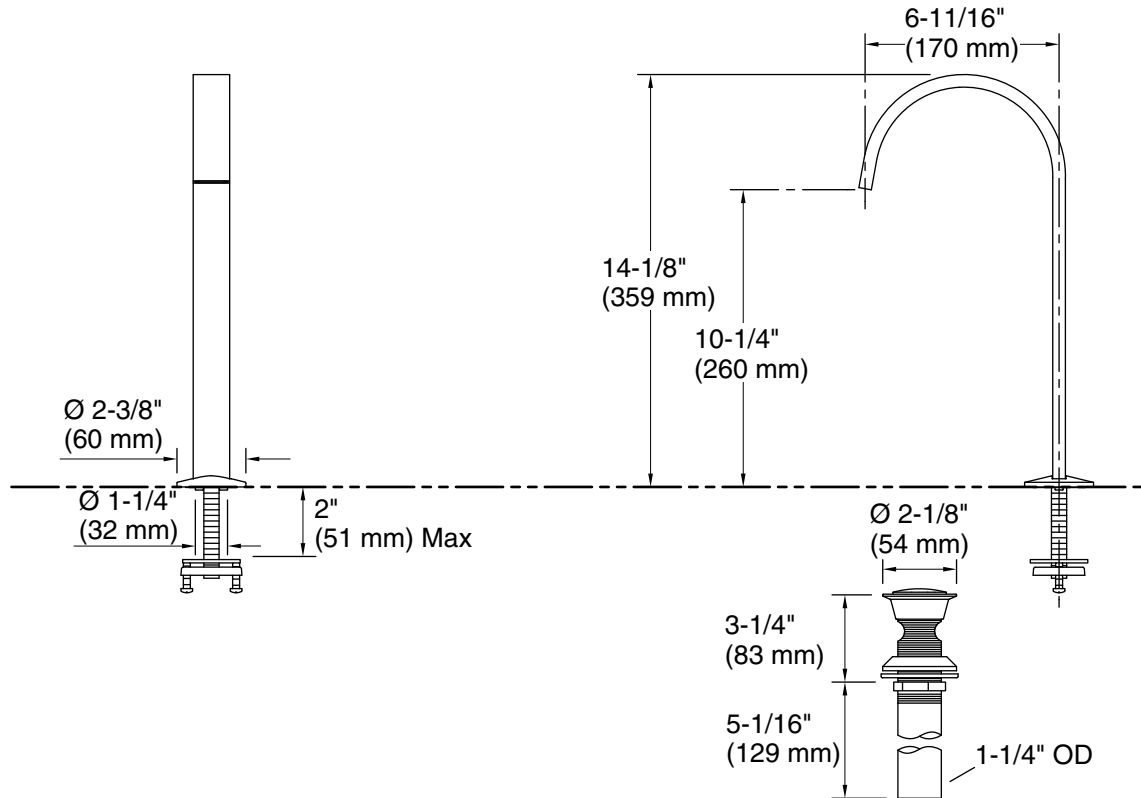

Features

- 6-11/16" (170 mm) spout reach.
- Tall height is ideal for vessel-style sinks.
- 1.2 gpm (4.5 lpm) maximum flow rate at 60 psi (4.14 bar).
- Laminar flow delivers a graceful stream of water.
- Includes metal touch-activated drain with 1-1/4" tailpiece.
- Coordinate with your choice of Components bathroom sink faucet handles for a personalized design.

Technical Information

All product dimensions are nominal.

Faucet:

Flow rate: 1.2 gal/min (4.5 l/min)

Pressure: 60 psi (4.1 bar)

Drain included: Yes

Spout:

Spout reach: 6-11/16" (170 mm)