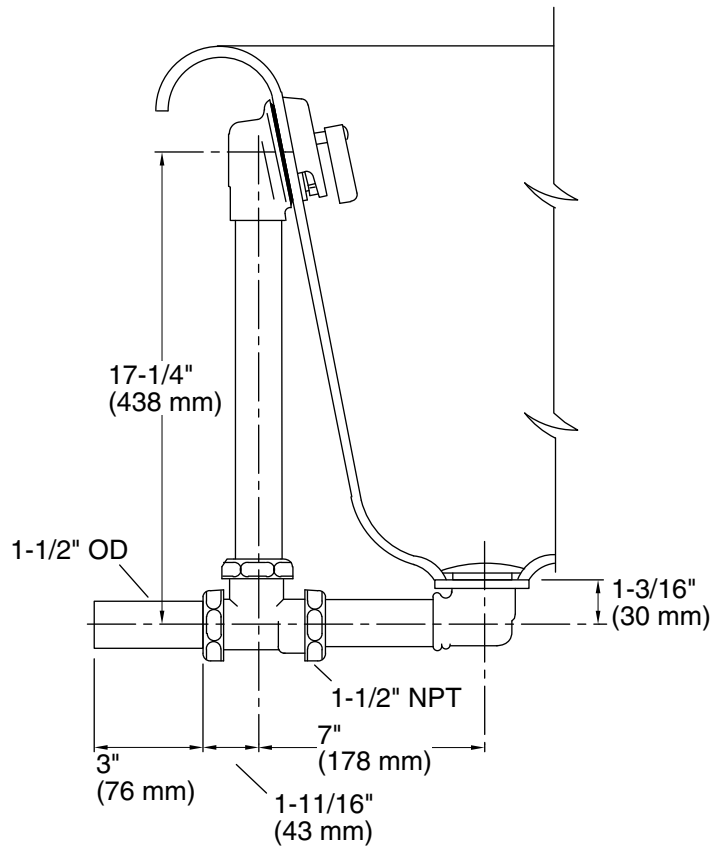

Features

- Brass tailpiece.
- For use with Artifacts™ freestanding baths.
- Includes brass tee, pipe, and pop-up drain.

Material

- 17-gauge brass construction.
- KOHLER finishes resist corrosion and tarnishing.

Installation

- Above- or through-floor installation.

Recommended Products/Accessories

- K-21000-B 66-1/8" x 32-1/2" freestanding bath w/ Biscuit exterior
- K-21000-P5 66-1/8" freestanding bath w/Iron Black exterior
- K-21000-P5D 66-1/8" x 32-1/2" freestanding bath
- K-21000-W 66-1/8" x 32-1/2" freestanding bath w/ White exterior
- K-23726 Drain treatment
- K-23723 Faucet cleaner

Included Components

- Additional Components:
Brass tee pipe

Codes/Standards

ASME A112.18.2/CSA B125.2

KOHLER® One-Year Limited Warranty

See website for detailed warranty information.

Available Colors/Finishes

Technical Information

All product dimensions are nominal.

Drain included: Yes

Notes

Install this product according to the installation guide.