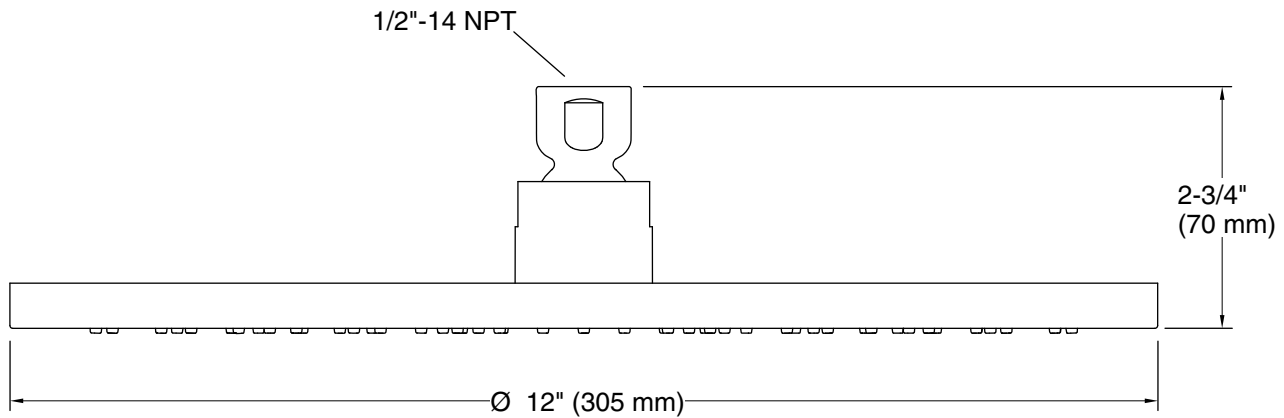

Technical Information

All product dimensions are nominal.

Showerhead/Body Spray:

Rated maximum flow: 2.5 gal/min (9.5 l/min)

Notes

Install this product according to the installation guide.