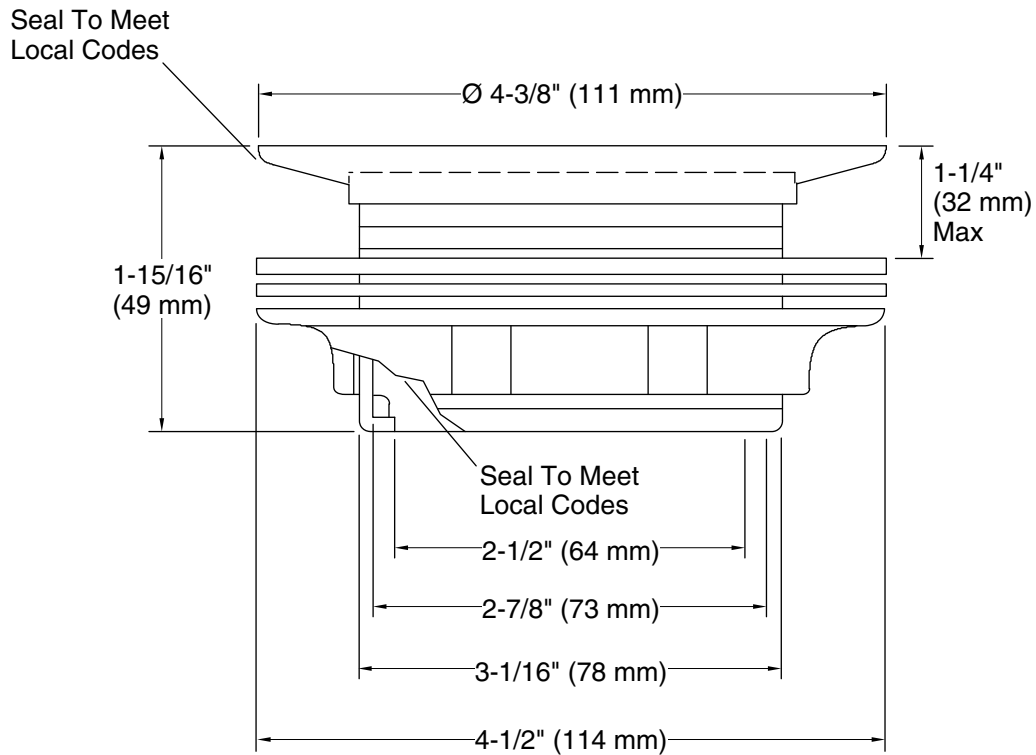

Features

- Round, perforated strainer shower drain
- For use with acrylic, fiberglass, cast iron or Vikrell™ shower bases

Material

- Solid-brass construction for durability and reliability

Installation

- For use with 2" metal or plastic pipe; includes 2" plastic pipe gasket/bushing

Technical Information

All product dimensions are nominal.

Notes

Install this product according to the installation guide.