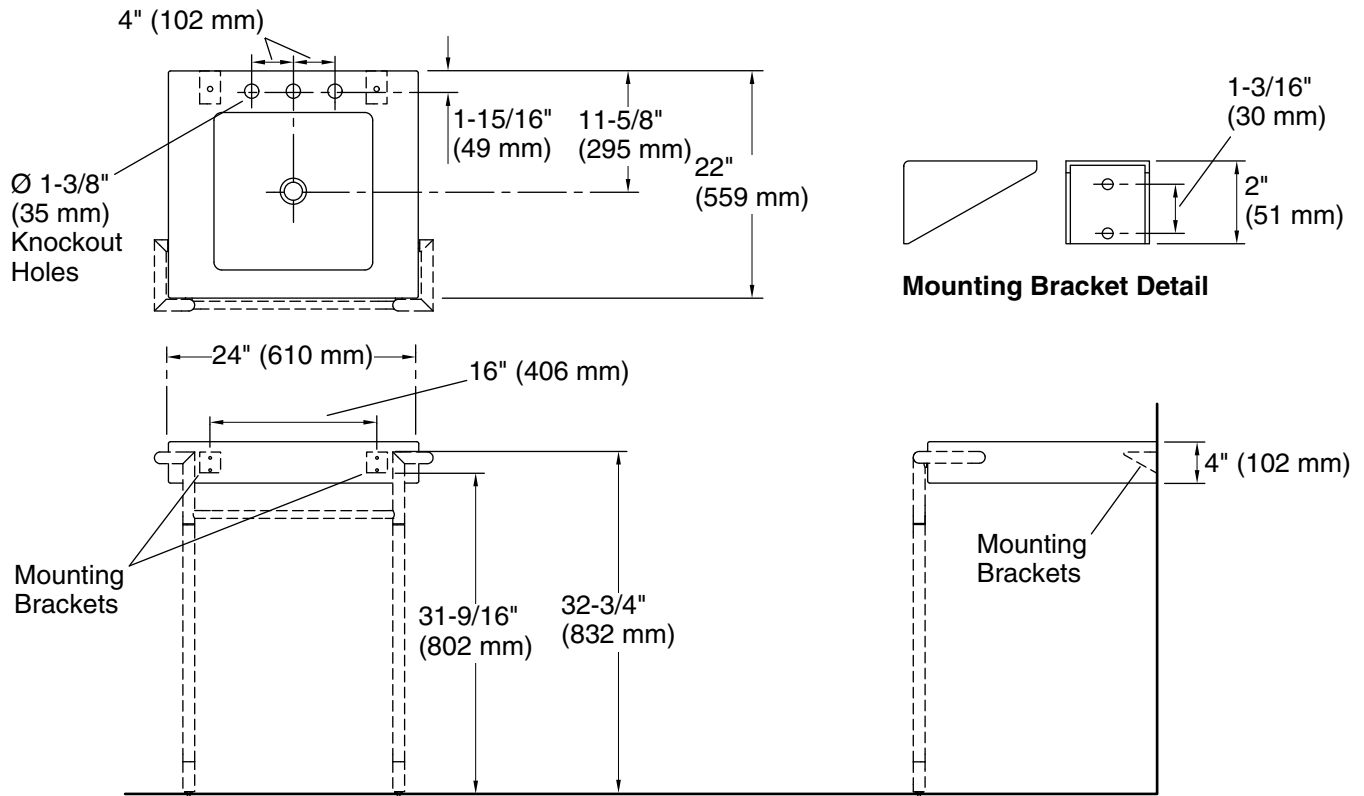

FEATURES

P74206

- Top is cut from a single piece of marble / limestone
- Top features knockout holes for an 8" (203 mm) widespread or single-control basin set
- Complements the Vir Stil® and Paletta collections