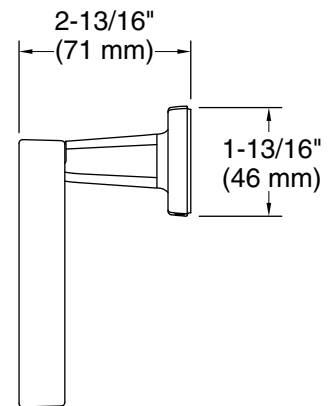

Color	Code	Description
	CP	Polished Chrome
	SN	Polished Nickel
	BAF	Brushed French Gold
	AF	French Gold
	BN	Vibrant® Brushed Nickel

KALLISTA®

Per Se® by KALLISTA

Towel ring

P24669-00

Technical Information

All product dimensions are nominal.