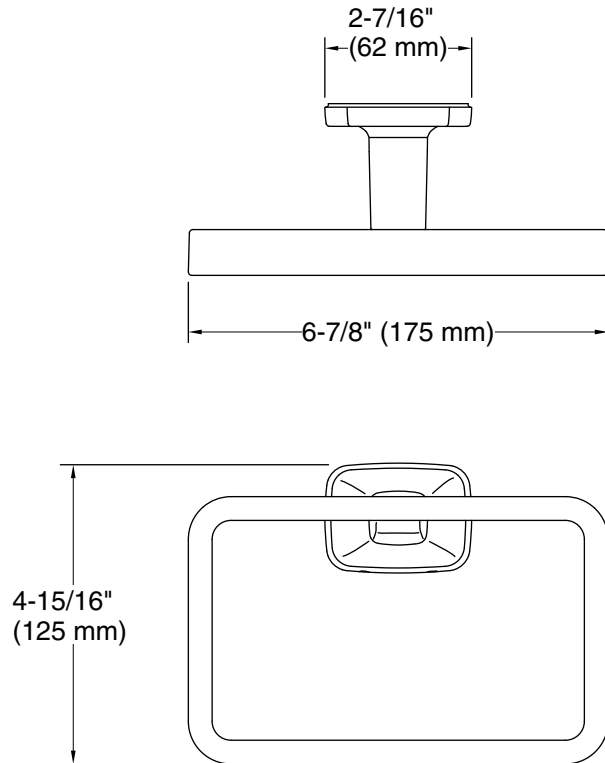

Color	Code	Description
	CP	Polished Chrome
	SN	Polished Nickel
	BAF	Brushed French Gold
	AF	French Gold
	BN	Vibrant® Brushed Nickel

KALLISTA®

Per Se® by KALLISTA

Towel ring

P24669-00

Technical Information

All product dimensions are nominal.