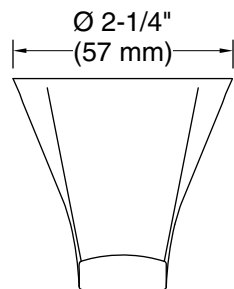

Color	Code	Description
	CP	Polished Chrome
	BN	Vibrant® Brushed Nickel
	BL	Matte Black
	2MB	Vibrant® Brushed Moderne Brass

Technical Information

All product dimensions are nominal.

Installation Type: Wall-mount