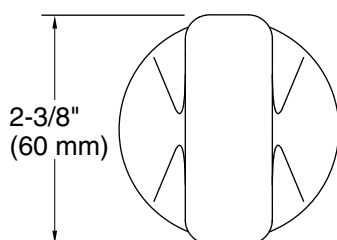

Color	Code	Description
	CP	Polished Chrome
	BN	Vibrant® Brushed Nickel
	BL	Matte Black
	2MB	Vibrant® Brushed Moderne Brass

Technical Information

All product dimensions are nominal.

Installation Type: Wall-mount