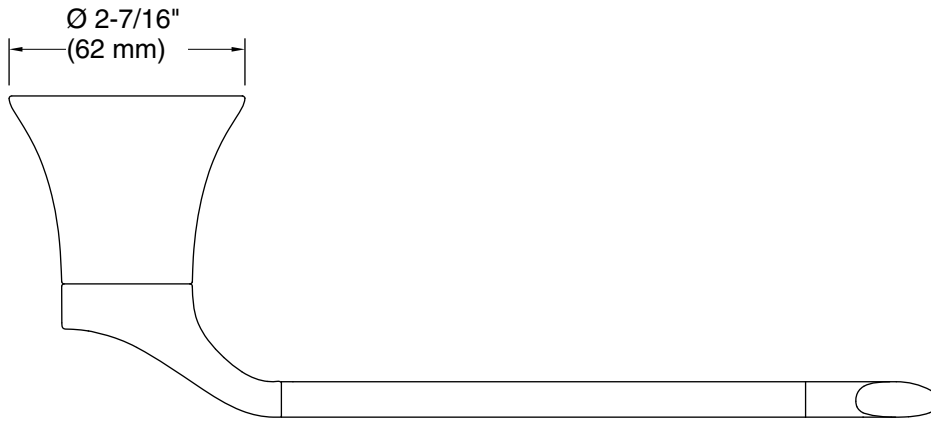

| Color | Code | Description |
|---|------|-------------------------|
|  | CP | Polished Chrome |
|  | BN | Vibrant® Brushed Nickel |
|  | BL | Matte Black |

Technical Information

All product dimensions are nominal.