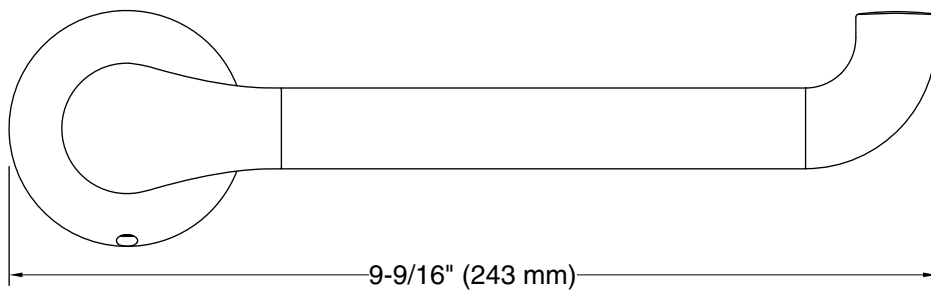

| Color | Code | Description |
|---|------|-------------------------|
|  | CP | Polished Chrome |
|  | BN | Vibrant® Brushed Nickel |
|  | BL | Matte Black |

Technical Information

All product dimensions are nominal.