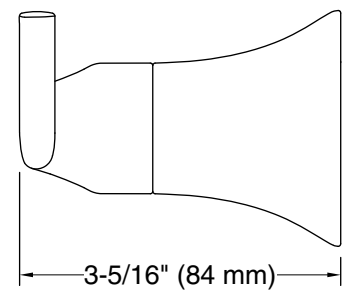

| Color | Code | Description |
|---|------|-------------------------|
|  | CP | Polished Chrome |
|  | BN | Vibrant® Brushed Nickel |
|  | BL | Matte Black |

Technical Information

All product dimensions are nominal.