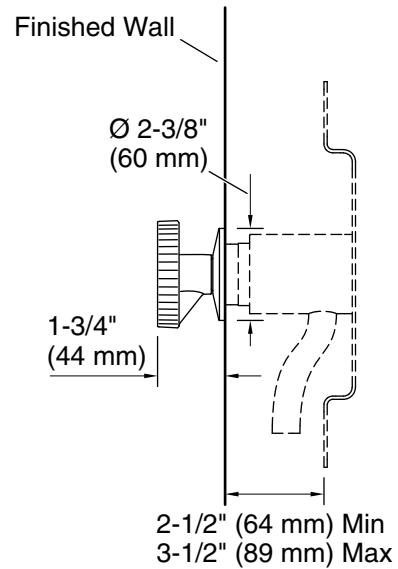

KOHLER® Faucets Wall-mount bathroom sink faucet Industrial handle trim K-T77981-9

Technical Information

All product dimensions are nominal.

Drain included: No

Drain with overflow: No

Notes

Install this product according to the installation instructions.