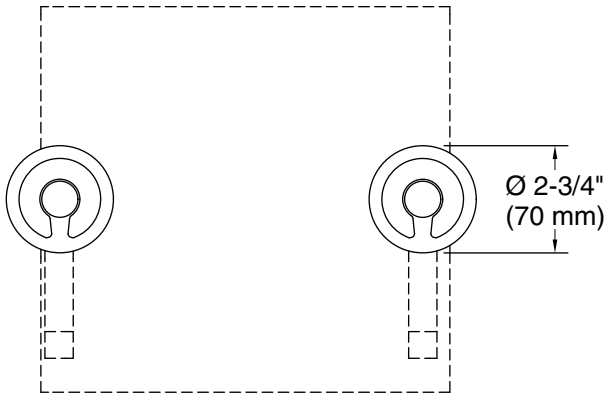

KOHLER® Faucets Wall-mount bathroom sink faucet Industrial handle trim K-T77981-9

Technical Information

All product dimensions are nominal.

Drain included: No

Drain with overflow: No

Notes

Install this product according to the installation instructions.