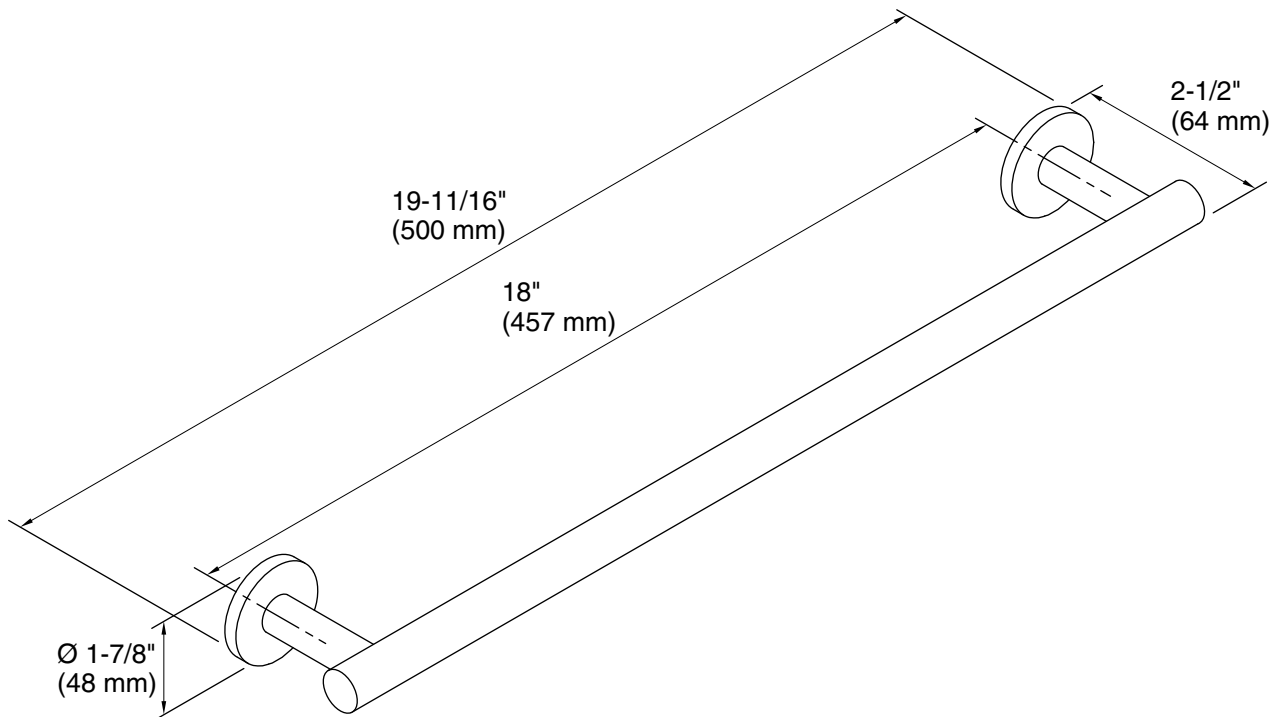

**Stillness®**  
18" Towel Bar  
**K-14450**

**Features**

- Coordinates with Stillness faucets, accessories, and showering components to complete your bathroom

**Material**

- Solid-brass construction for durability and reliability
- KOHLER® finishes resist corrosion and tarnishing

## Technical Information

All product dimensions are nominal.

Material: Brass