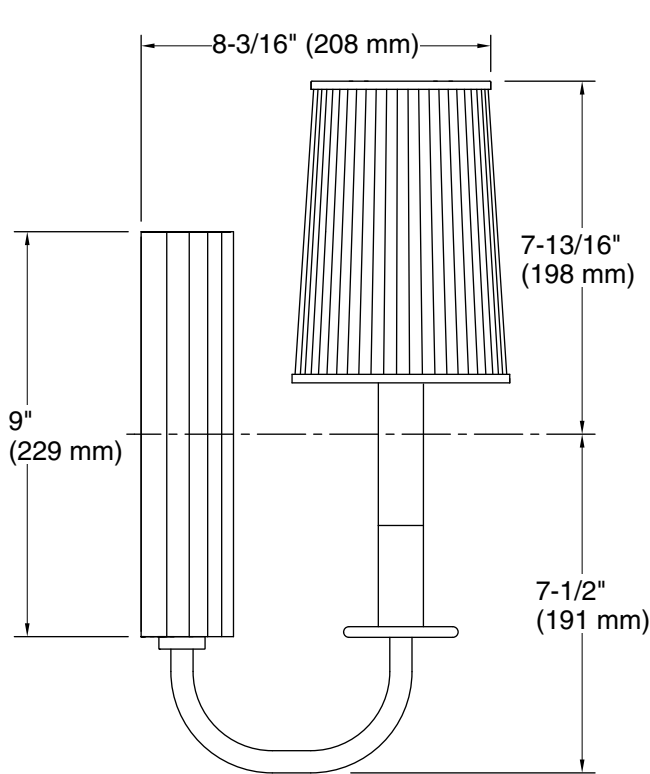

Features

- Scalloped metal details are juxtaposed against a delicate matte ribbed glass shade for dramatic elegance
- A great piece for almost any space — master bathroom, guest bathroom, hallway, or bedside
- Candelabra base (E12) socket, works best with B10 or B11 bulb (sold separately)
- Suitable for damp locations, per UL 1598
- Includes installation hardware

UL 1598
CSA C22.2 No. 250.0

KOHLER® Indoor Lighting Fixtures Limited Warranty

See website for detailed warranty information.

Available Colors/Finishes

Color tiles intended for reference only.

Color	Code	Description
	SNL	Polished Nickel
	GNL	Gunmetal
	2PL	Polished Brass

Required Electrical Service

One circuit required.

120 V, 60 Hz

Technical Information

All product dimensions are nominal.

Installation Type:	Wall-mount
Material:	Steel, Brass, Glass
Number of Lights:	1
Lighting Type:	Socket-based
Socket Type:	E-12 Candelabra
Number of Shades:	1
Shade Type:	Glass - frosted